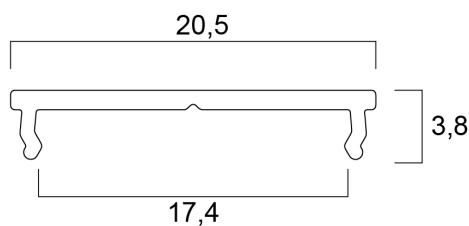

Profile HO Surface 16 (20x4) raw alu. 3m

Item No: 0022613

SYLVANIA

PRO

CE UK
CA

The simplest installation of a LED strip. This 3000mm length raw aluminium profile improves LED strip's adhesion with a very flat design (3,8mm height). It is to be used without a cover with a maximum LED strip width of 16mm. Additional accessories need to be ordered separately.

Technical Assets

Dimensions (mm)

Photometrics

Profile HO Surface 16 (20x4) raw alu. 3m

Item No: 0022613

SYLVANIA

General data

Product name	Profile HO Surface 16 (20x4) raw alu. 3m
Technology	Accessory
Accessory type	Mounting, Decorative
Housing	Aluminium
General application	Retail
ETIM Class	EC002557
Warranty	3 years

Physical data

Housing colour	Silver
Nominal Product Length (mm)	3000
Nominal Product Width (mm)	20.5
Nominal Product Height (mm)	3.8
Weight (kg)	0.01

Packaging

Product EAN number	5410288226132
Packaging single length / height (cm)	300.0
Packaging single width (cm)	1.6
Packaging single depth (cm)	2.0
DUN14 (inner)	05410288226132
Units per outer package	100
Packaging outer length / height (cm)	305.0
Packaging outer width (cm)	16.0
Packaging outer depth (cm)	16.0