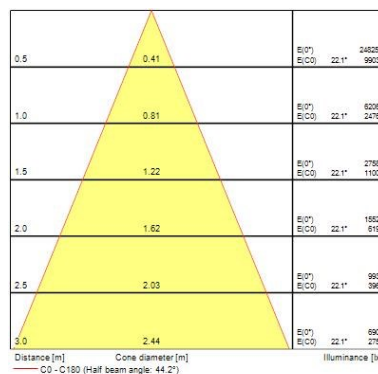

Expospot 90 cardan round

EXPOSPOT 90 CARDAN VHO RA90 3000K MB WHITE
2070123

Lifetime data

Lifespan L70 B50	100000
Lifespan L80 B20	100000
Lifespan L90 B10	54500

Physical data

Housing colour	White
IP rating	IP20
IK rating	IK02
Nominal Product Width (mm)	163
Nominal Product Height (mm)	104
Nominal Product Diameter (mm)	163
Cutout Dimensions (W x L in mm or Diameter in mm)	148
Weight (kg)	0.77
Recessed Depth (mm)	104

Packaging

Single packaging type	Carton
Product EAN number	5025768701230
Packaging single length / height (cm)	18.0
Packaging single width (cm)	18.0
Packaging single depth (cm)	16.0
DUN14 (outer)	05025768701230
Units per outer package	1
Packaging outer length / height (cm)	18.0
Packaging outer width (cm)	18.0
Packaging outer depth (cm)	16.0

PHOTOMETRY

TECHNICAL DRAWINGS