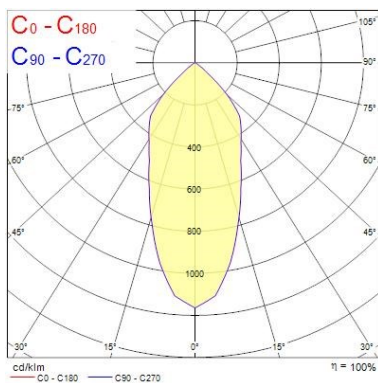

Expospot 90 cardan round

EXPOSPOT 90 CARDAN VHO RA90 3000K MB WHITE
2070123

Lifetime data

Lifespan L70 B50	100000
Lifespan L80 B20	100000
Lifespan L90 B10	54500

Physical data

Housing colour	White
IP rating	IP20
IK rating	IK02
Nominal Product Width (mm)	163
Nominal Product Height (mm)	104
Nominal Product Diameter (mm)	163
Cutout Dimensions (W x L in mm or Diameter in mm)	148
Weight (kg)	0.77
Recessed Depth (mm)	104

Packaging

Single packaging type	Carton
Product EAN number	5025768701230
Packaging single length / height (cm)	18.0
Packaging single width (cm)	18.0
Packaging single depth (cm)	16.0
DUN14 (outer)	05025768701230
Units per outer package	1
Packaging outer length / height (cm)	18.0
Packaging outer width (cm)	18.0
Packaging outer depth (cm)	16.0

PHOTOMETRY

TECHNICAL DRAWINGS