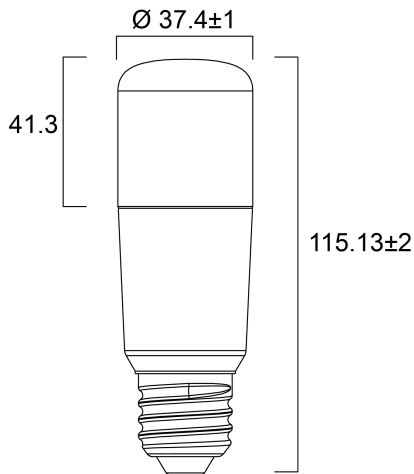

Product Overview

Product name	ToLEDo Stick V4 850LM 865 E27 SL
Technology	LED
Watt (Rated) (W)	8.0
Cap/Base	E27
Fixture rating	Open
E-number FI	4740969
Colour temperature (K)	6500
CRI (Ra)	80
Colour Variation Initial (SDCM)	6
Photobiological Risk Group	RG0
Wattage (W)	8.0
Product EAN number	5410288295633
Warranty	3 years

Technical drawings

Data table

GENERAL DATA

Product name	ToLEDo Stick V4 850LM 865 E27 SL
Technology	LED
Watt (Rated) (W)	8.0
Cap/Base	E27
Fixture rating	Open
Operating temperature range (°C)	-20°C...+40°C
Performance ambient temperature Tq (°C)	25
E-number FI	4740969
Warranty	3 years

OPTICAL DATA

ToLEDo Stick V4 850LM 865 E27 SL 0029563

Luminous flux (Rated) (lm)	850
Colour temperature (K)	6500
CRI (Ra)	80
Colour Variation Initial (SDCM)	6
Photobiological Risk Group	RG0
Lumen maintenance at end of nominal life (%)	70

LIFETIME DATA

Lifespan L70 B50	15000
Average life (Rated) (h)	15000

PHYSICAL DATA

Nominal Product Diameter (mm)	37
Weight (kg)	0.034

PACKAGING

Single packaging type	Carton
Product EAN number	5410288295633
Packaging single width (cm)	5.0
Packaging single depth (cm)	12.3
DUN14 (outer)	15410288295630
Packaging outer length / height (cm)	15.4