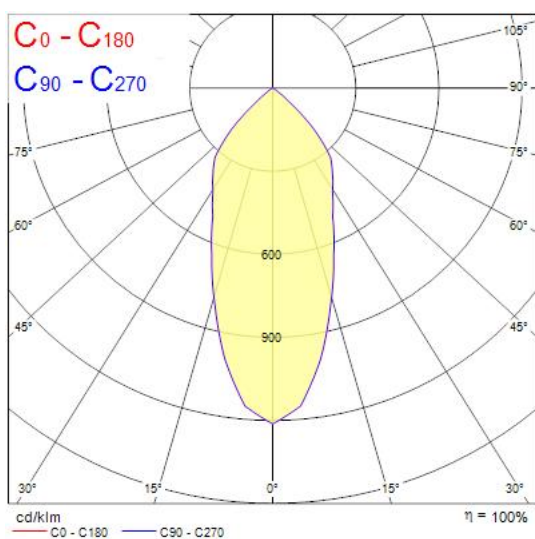

Concord

EXPOSPOT 90 DUO HO RA90 4000K MB BLACK 2070118

Control gear mounting	Remote
Housing colour	Black
IP rating	IP20
IK rating	IK02
Product EAN number	5025768701186
Warranty	5 years

Photometry