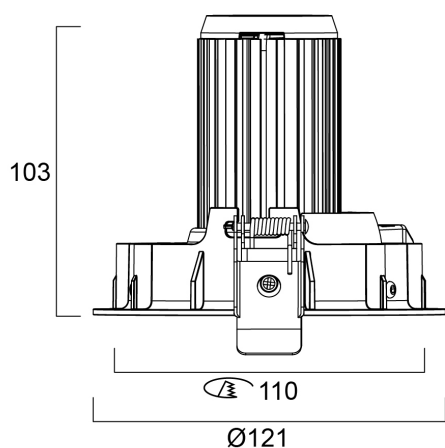

Technical drawings