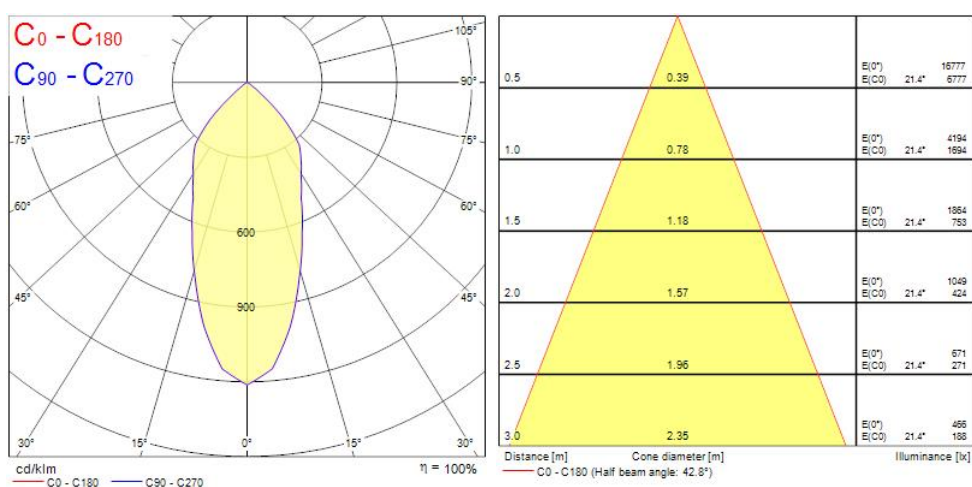

Concord

EXPOSPOT 90 DUO HO RA90 4000K MB BLACK 2070118

Control gear mounting

Remote

Housing colour

Black

IP rating

IP20

IK rating

IK02

Product EAN number

5025768701186

Warranty

5 years

Photometry