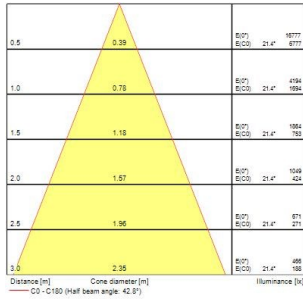

Expospot 90 cardan square EXPOSPOT 90 DUO HO RA90 4000K MB BLACK 2070118