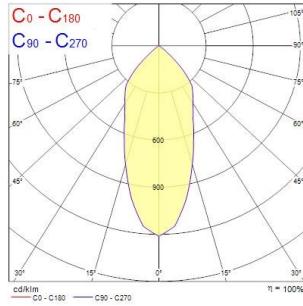

Expospot 90 cardan square EXPOSPOT 90 DUO HO RA90 4000K MB BLACK 2070118