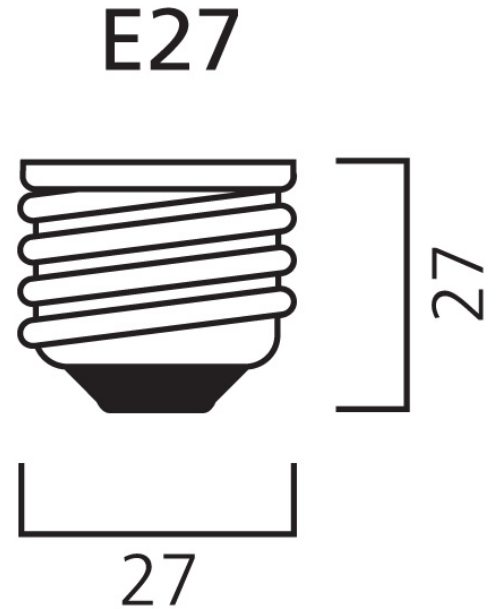

Product Overview

Product name	ToLEDo Stick V4 850LM 840 E27 SL
Technology	LED
Watt (Rated) (W)	8.0
Cap/Base	E27
Fixture rating	Open
E-number FI	4740968
Colour temperature (K)	4000
CRI (Ra)	80
Colour Variation Initial (SDCM)	6
Photobiological Risk Group	RG0
Wattage (W)	8.0
Product EAN number	5410288295626
Warranty	3 years

Technical drawings

Data table

GENERAL DATA

Product name	ToLEDo Stick V4 850LM 840 E27 SL
Technology	LED
Watt (Rated) (W)	8.0
Cap/Base	E27
Fixture rating	Open
Operating temperature range (°C)	-20°C...+40°C
Performance ambient temperature T_q (°C)	25
E-number FI	4740968
Warranty	3 years