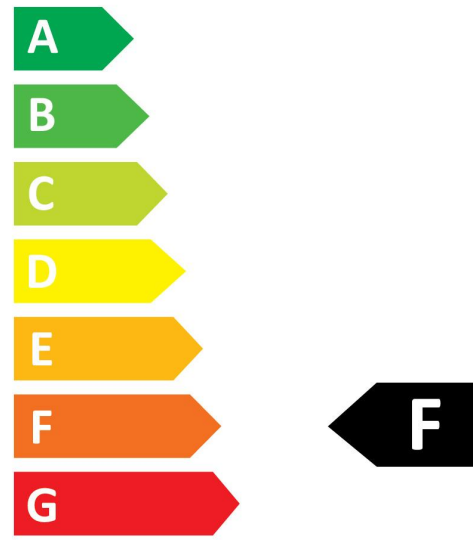

OPTICAL DATA

ToLEDo Stick V4 850LM 840 E27 SL 0029562

Luminous flux (Rated) (lm)	850
Colour temperature (K)	4000
CRI (Ra)	80
Colour Variation Initial (SDCM)	6
Photobiological Risk Group	RG0
Lumen maintenance at end of nominal life (%)	70

Energy label

 **ENERG** ⚡
SYLVANIA
0029562

8
kWh/1000h

2019/2015

 **ENERG** ⚡
SYLVANIA
0029562

8
kWh/1000h

2019/2015

Light your world