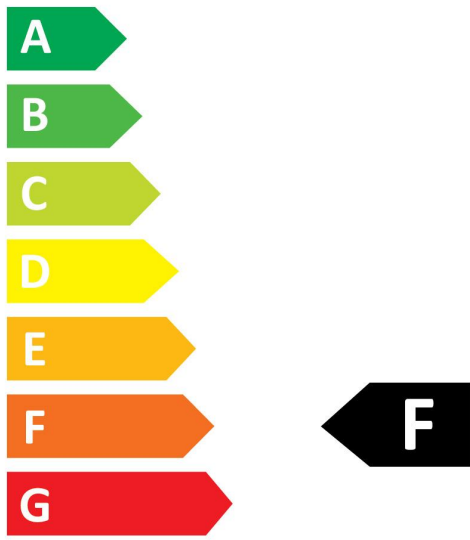

OPTICAL DATA

ToLEDo Stick V4 850LM 840 E27 SL 0029562

Luminous flux (Rated) (lm)	850
Colour temperature (K)	4000
CRI (Ra)	80
Colour Variation Initial (SDCM)	6
Photobiological Risk Group	RG0
Lumen maintenance at end of nominal life (%)	70

SYLVANIA

ToLEDo Stick V4 850LM 840 E27 SL
0029562

SAFETY DATA

Optimal operating condition (°C)	-20-40
Breakage cleaning instructions	Not applicable
Special purpose lamp	No
Dry applications use only	No
Suitable for household illumination	No
Safety message	Not Suitable for totally enclosed fixtures

Energy label

 **ENERG** ⚡
SYLVANIA
0029562

8
kWh/1000h

2019/2015

 **ENERG** ⚡
SYLVANIA
0029562

8
kWh/1000h

2019/2015

Light your world