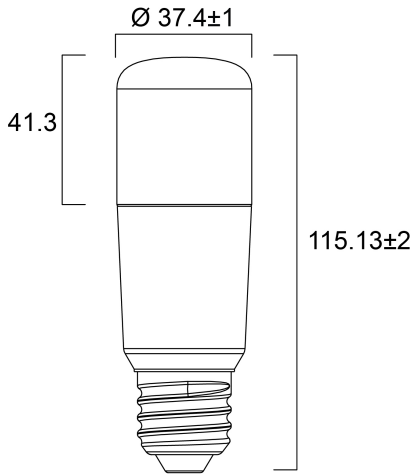

Product Overview

Product name	ToLEDo Stick V4 850LM 840 E27 SL
Technology	LED
Watt (Rated) (W)	8.0
Cap/Base	E27
Fixture rating	Open
E-number FI	4740968
Colour temperature (K)	4000
CRI (Ra)	80
Colour Variation Initial (SDCM)	6
Photobiological Risk Group	RG0
Wattage (W)	8.0
Product EAN number	5410288295626
Warranty	3 years

Technical drawings

Data table

GENERAL DATA

Product name	ToLEDo Stick V4 850LM 840 E27 SL
Technology	LED
Watt (Rated) (W)	8.0
Cap/Base	E27
Fixture rating	Open
Operating temperature range (°C)	-20°C...+40°C
Performance ambient temperature T_q (°C)	25
E-number FI	4740968
Warranty	3 years

OPTICAL DATA

ToLEDo Stick V4 850LM 840 E27 SL 0029562

Luminous flux (Rated) (lm)	850
Colour temperature (K)	4000
CRI (Ra)	80
Colour Variation Initial (SDCM)	6
Photobiological Risk Group	RG0
Lumen maintenance at end of nominal life (%)	70

LIFETIME DATA

Lifespan L70 B50	15000
Average life (Rated) (h)	15000

PHYSICAL DATA

Nominal Product Diameter (mm)	37
Weight (kg)	0.034

PACKAGING

Single packaging type	Carton
Product EAN number	5410288295626
Packaging single width (cm)	5.0
Packaging single depth (cm)	12.3
DUN14 (outer)	15410288295623
Packaging outer length / height (cm)	15.4