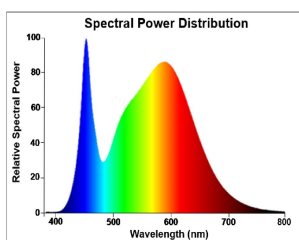

## PRODUCT OVERVIEW

Product name	ToLEDo Stick V4 850LM 840 E27 SL
Technology	LED
Watt (Rated) (W)	8.0
Type	LED exchangeable
Cap/Base	E27
Fixture rating	Open
General application	Hospitality, Residential & Consumer
ETIM Class	EC001959
E-number FI	4740968
Warranty	3 years
Luminous flux (lm)	850
Colour temperature (K)	4000
Light colour	Cool White
CRI (Ra)	80
Colour Variation Initial (SDCM)	SDCM6
Photobiological Risk Group	RG0
Wattage (W)	8.0
Dimmable	No
Average life (Nominal) (h)	15000
Product EAN number	5410288295626

## PHOTOMETRY