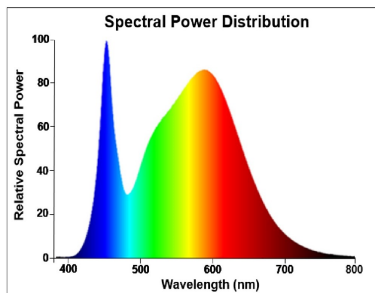

### Optical data

Luminous flux (lm)	850
Luminous flux (Rated) (lm)	850
Colour temperature (K)	4000
Light colour	Cool White
CRI (Ra)	80
Colour Variation Initial (SDCM)	SDCM6
Photobiological Risk Group	RG0
Lumen maintenance at end of nominal life (%)	70

## PHOTOMETRY