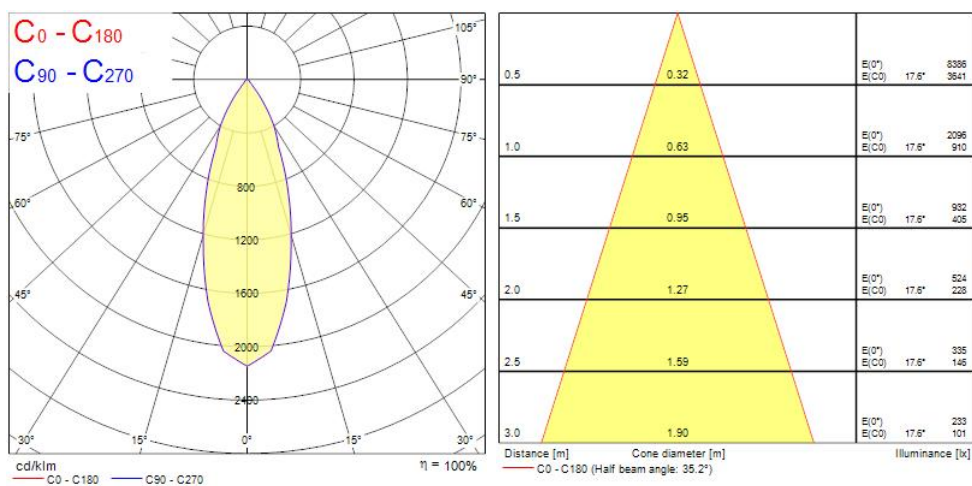

Concord

MYRIAD DECO IP65 FLOOD 4000K DALI WHITE WBEZ 2058877

Minimum dimming level (%)	1
Housing colour	White
IP rating	IP65/20
IK rating	IK02
Product EAN number	5025768588770
Warranty	5 years
Dimming method	DALI

Photometry