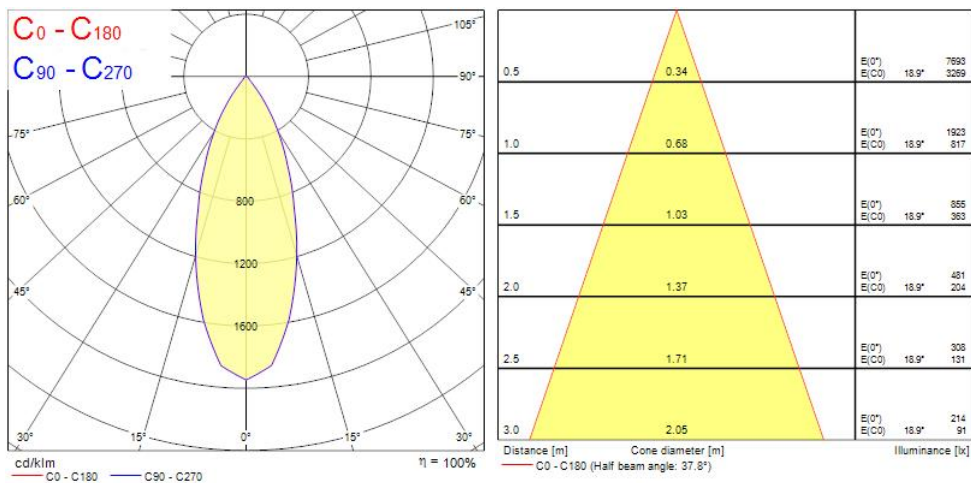

Concord

MYRIAD DECO IP65 FLOOD 3000K DALI WHITE WBEZ 2058873

Minimum dimming level (%)	1
Housing colour	White
IP rating	IP65/20
IK rating	IK02
Product EAN number	5025768588732
Warranty	5 years
Dimming method	DALI

Photometry