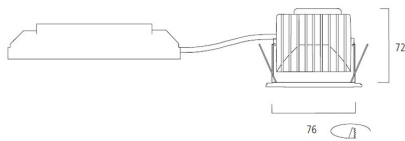

Photometry

Concord

MYRIAD DECO IP65 FLOOD 3000K DALI WHITE WBEZ 2058873

Technical drawings

Dimensions (mm)

Data table

GENERAL DATA

Product name	MYRIAD DECO IP65 FLOOD 3000K DALI WHITE WBEZ
Technology	LED
Cap/Base	N/A
Housing	Aluminium
Mount	Ceiling recessed mounting
Environment	Interior
General application	Hospitality, Office, Residential & Consumer, Retail
Performance ambient temperature Tq (°C)	25
ETIM Class	EC001744
Warranty	5 years

LIFETIME DATA

Lifespan L70 B50	100000
Lifespan L80 B20	100000
Lifespan L90 B10	68500

PHYSICAL DATA

Housing colour	White
IP rating	IP65/20
IK rating	IK02
Diffuser finish	Bezel (or Ring)
Nominal Product Height (mm)	72