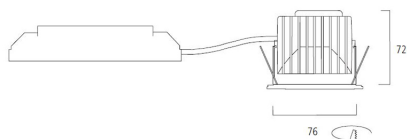

Concord

MYRIAD DECO IP65 FLOOD 3000K PHDM WHITE WBEZ 2058872

Technical drawings

Dimensions (mm)

Data table

GENERAL DATA

Product name	MYRIAD DECO IP65 FLOOD 3000K PHDM WHITE WBEZ
Technology	LED
Cap/Base	N/A
Housing	Aluminium
Mount	Ceiling recessed mounting
Environment	Interior
General application	Hospitality, Office, Residential & Consumer, Retail
Performance ambient temperature Tq (°C)	25
ETIM Class	EC001744
E-number FI	4277683
Warranty	5 years

OPTICAL DATA

Fixture luminous flux (lm)	988