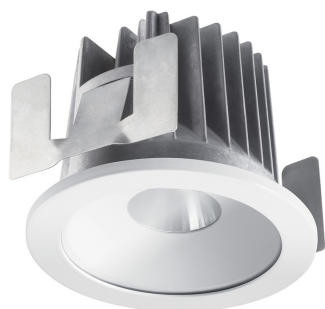

## MYRIAD DECO IP65 FLOOD 3000K PHDM WHITE WBEZ 2058872

### Product Overview

Product name	MYRIAD DECO IP65 FLOOD 3000K PHDM WHITE WBEZ
Technology	LED
Cap/Base	N/A
Housing	Aluminium
Mount	Ceiling recessed mounting
Environment	Interior
General application	Hospitality, Office, Residential & Consumer, Retail
ETIM Class	EC001744
E-number FI	4277683
Fixture luminous flux (lm)	988
Luminaire efficacy (lm/W)	99
LOR (%)	100
Correlated colour temperature (k)	3000
Light colour	Warm White
CRI (Ra)	90
Colour Variation Initial (SDCM)	3
Beam Angle (°)	46
Photobiological Risk Group	RG1
Total power consumption (W)	10
Electrical protection	Class II