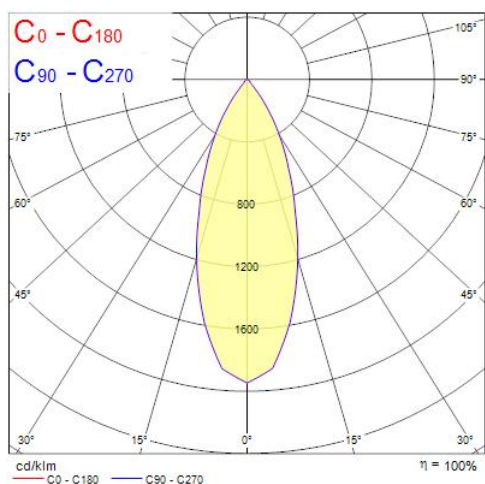

Concord

MYRIAD DECO IP65 FLOOD 3000K PHDM WHITE WBEZ 2058872

Control gear type	Electronic ballast
Minimum dimming level (%)	10
Housing colour	White
IP rating	IP65/20
IK rating	IK02
Product EAN number	5025768588725
Warranty	5 years
Dimming method	Other

Photometry

Distance [m]	Cone diameter [m]	E(0°) E(C0)	E(0°) E(C0)
0.5	0.34	7698	3269
1.0	0.68	1923	817
1.5	1.03	855	363
2.0	1.37	481	204
2.5	1.71	308	131
3.0	2.05	214	91

Distance [m]   Cone diameter [m]   Illuminance [lx]

C₀ - C₁₈₀ (Half beam angle: 37.8°)