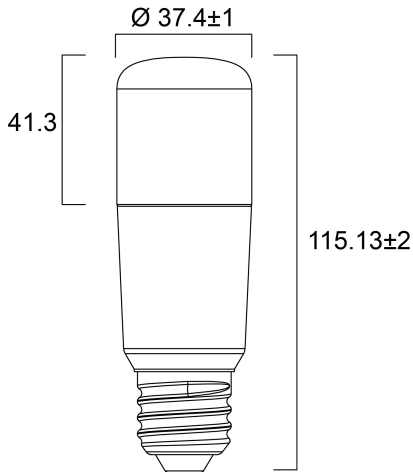

Product Overview

Product name	ToLEDo Stick V4 810LM 827 E27 SL
Technology	LED
Watt (Rated) (W)	8.0
Cap/Base	E27
Fixture rating	Open
E-number FI	4740967
Colour temperature (K)	2700
CRI (Ra)	80
Colour Variation Initial (SDCM)	6
Photobiological Risk Group	RG0
Wattage (W)	8.0
Product EAN number	5410288295619
Warranty	3 years

Technical drawings

Data table

GENERAL DATA

Product name	ToLEDo Stick V4 810LM 827 E27 SL
Technology	LED
Watt (Rated) (W)	8.0
Cap/Base	E27
Fixture rating	Open
Operating temperature range (°C)	-20°C...+40°C
Performance ambient temperature Tq (°C)	25
E-number FI	4740967
Warranty	3 years

OPTICAL DATA

ToLEDo Stick V4 810LM 827 E27 SL 0029561

Luminous flux (Rated) (lm)	810
Colour temperature (K)	2700
CRI (Ra)	80
Colour Variation Initial (SDCM)	6
Photobiological Risk Group	RG0
Lumen maintenance at end of nominal life (%)	70

LIFETIME DATA

Lifespan L70 B50	15000
Average life (Rated) (h)	15000

PHYSICAL DATA

Nominal Product Diameter (mm)	37
Weight (kg)	0.034

PACKAGING

Single packaging type	Carton
Product EAN number	5410288295619
Packaging single width (cm)	5.0
Packaging single depth (cm)	12.3
DUN14 (outer)	15410288295616
Packaging outer length / height (cm)	15.4