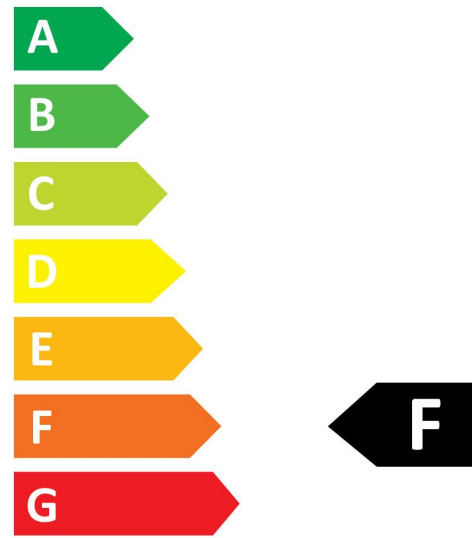

Product Overview

Product name	ToLEDo Stick V4 810LM 827 E27 SL
Technology	LED
Watt (Rated) (W)	8.0
Cap/Base	E27
Fixture rating	Open
E-number FI	4740967
Colour temperature (K)	2700
CRI (Ra)	80
Colour Variation Initial (SDCM)	6
Photobiological Risk Group	RG0
Wattage (W)	8.0
Product EAN number	5410288295619
Warranty	3 years

Technical drawings

Data table

GENERAL DATA

Product name	ToLEDo Stick V4 810LM 827 E27 SL
Technology	LED
Watt (Rated) (W)	8.0
Cap/Base	E27
Fixture rating	Open
Operating temperature range (°C)	-20°C...+40°C
Performance ambient temperature Tq (°C)	25
E-number FI	4740967
Warranty	3 years

OPTICAL DATA

ToLEDo Stick V4 810LM 827 E27 SL 0029561

Luminous flux (Rated) (lm)	810
Colour temperature (K)	2700
CRI (Ra)	80
Colour Variation Initial (SDCM)	6
Photobiological Risk Group	RG0
Lumen maintenance at end of nominal life (%)	70

Energy label

 **ENERG** 
SYLVANIA
0029561

8
kWh/1000h

2019/2015

 **ENERG** 
SYLVANIA
0029561

8
kWh/1000h

2019/2015

Light your world