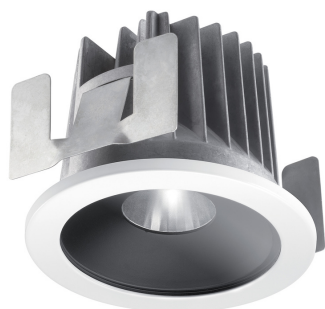

Concord

MYRIAD DECO IP65 FLOOD 4000K PHDM BLACK WBEZ 2058900

Features

- MYRIAD IP65 FLOOD 4000K Phase dimmable with black reflector and white bezel

Product Overview

Product name	MYRIAD DECO IP65 FLOOD 4000K PHDM BLACK WBEZ
Technology	LED
Cap/Base	N/A
Housing	Aluminium
Mount	Ceiling recessed mounting
Environment	Interior
General application	Hospitality, Office, Residential & Consumer, Retail
ETIM Class	EC001744
Fixture luminous flux (lm)	977
Luminaire efficacy (lm/W)	98
LOR (%)	100
Correlated colour temperature (k)	4000
Light colour	Neutral White
CRI (Ra)	90
Colour Variation Initial (SDCM)	3
Beam Angle (°)	46
Photobiological Risk Group	RG1
Total power consumption (W)	10
Electrical protection	Class II
Control gear type	Electronic ballast

Concord

MYRIAD DECO IP65 FLOOD 4000K PHDM BLACK WBEZ 2058900

Minimum dimming level (%)	10
Housing colour	Black
IP rating	IP65/20
IK rating	IK02
Product EAN number	5025768589005
Warranty	5 years
Dimming method	Other

Photometry

Concord

MYRIAD DECO IP65 FLOOD 4000K PHDM BLACK WBEZ 2058900

Technical drawings

Dimensions (mm)

Data table

GENERAL DATA

Product name	MYRIAD DECO IP65 FLOOD 4000K PHDM BLACK WBEZ
Technology	LED
Cap/Base	N/A
Housing	Aluminium
Mount	Ceiling recessed mounting
Environment	Interior
General application	Hospitality, Office, Residential & Consumer, Retail
Performance ambient temperature Tq (°C)	25
ETIM Class	EC001744
Warranty	5 years

OPTICAL DATA

Fixture luminous flux (lm)	977
Luminaire efficacy (lm/W)	98

Concord

MYRIAD DECO IP65 FLOOD 4000K PHDM BLACK WBEZ 2058900

LOR (%)	100
Correlated colour temperature (k)	4000
Light colour	Neutral White
CRI (Ra)	90
Colour Variation Initial (SDCM)	3
Adjustable chromaticity	N
Beam Angle (°)	46
Photobiological Risk Group	RG1