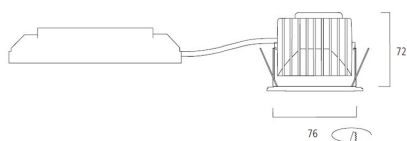

Concord

MYRIAD DECO IP65 FLOOD 4000K PHDM BLACK WBEZ 2058900

Technical drawings

Dimensions (mm)

Data table

GENERAL DATA

Product name	MYRIAD DECO IP65 FLOOD 4000K PHDM BLACK WBEZ
Technology	LED
Cap/Base	N/A
Housing	Aluminium
Mount	Ceiling recessed mounting
Environment	Interior
General application	Hospitality, Office, Residential & Consumer, Retail
Performance ambient temperature Tq (°C)	25
ETIM Class	EC001744
Warranty	5 years

OPTICAL DATA

Fixture luminous flux (lm)	977
Luminaire efficacy (lm/W)	98