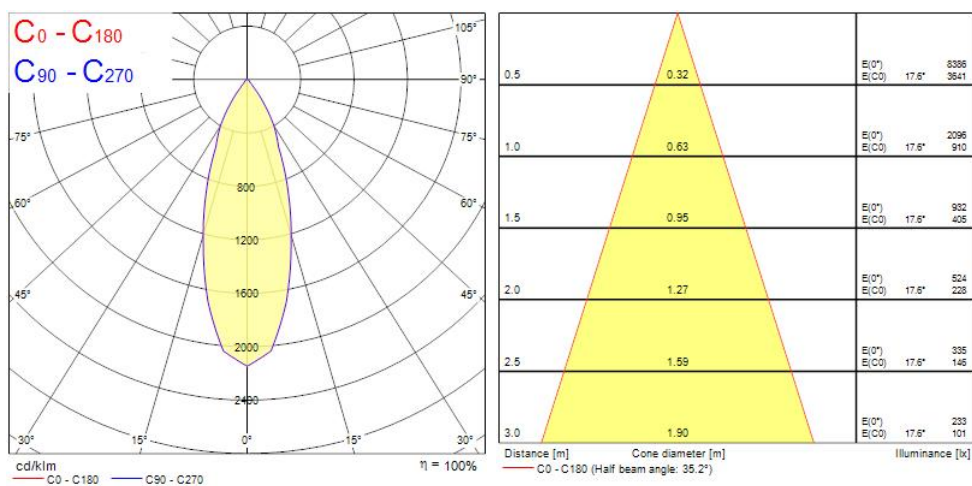

Concord

MYRIAD DECO IP65 FLOOD 4000K PHDM BLACK WBEZ 2058900

Minimum dimming level (%)	10
Housing colour	Black
IP rating	IP65/20
IK rating	IK02
Product EAN number	5025768589005
Warranty	5 years
Dimming method	Other

Photometry