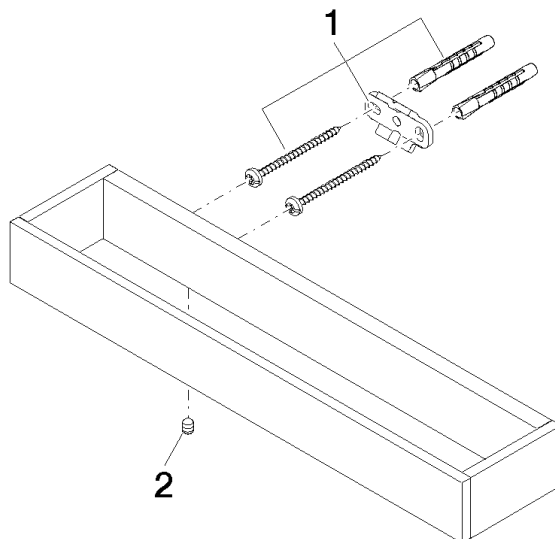

**Bath grip - Chrome**

SERIES SPECIFIC

83 030 780 Product version from 4/1/2025

- gauge 185 mm
- width 300mm
- height 35 mm
- 65mm projection

	Chrome	83 030 780-00
	Brushed Platinum	83 030 780-06
	Platinum	83 030 780-08
	Dark Chrome	83 030 780-19
	Brushed Light Gold (PVD)	83 030 780-27
	Brushed Durabrass (23kt Gold)	83 030 780-28
	Brushed Gold (PVD)	83 030 780-37
	Brushed Dark Brass (PVD)	83 030 780-39
	Brushed Bronze (PVD)	83 030 780-42
	Brushed Dark Bronze (PVD)	83 030 780-43
	Brushed Champagne (22kt Gold)	83 030 780-46
	Champagne (22kt Gold)	83 030 780-47
	Brushed Dark Platinum	83 030 780-99

83 030 780 Product version from 4/1/2025

mm [inches]

83 030 780 Product version from 4/1/2025

Parts for other finishes can be found here: Brushed Platinum

### Spare parts list

No.	Item Number	Name	Quantity used	Delivery time
1	05 17 20 717 00 90	Attachment set 35 x 65 x 7 mm -	2.00	14
2	90 31 11 004 00 90	grub screw with hexagon socket M5 x 8 mm -	2.00	14