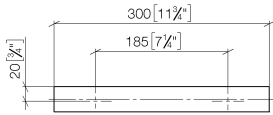

**Bath grip - Chrome**

SERIES SPECIFIC

83 030 780 Product version from 4/1/2025

- gauge 185 mm
- width 300mm
- height 35 mm
- 65mm projection

	Chrome	83 030 780-00
	Brushed Platinum	83 030 780-06
	Platinum	83 030 780-08
	Dark Chrome	83 030 780-19
	Brushed Light Gold (PVD)	83 030 780-27
	Brushed Durabrass (23kt Gold)	83 030 780-28
	Brushed Gold (PVD)	83 030 780-37
	Brushed Dark Brass (PVD)	83 030 780-39
	Brushed Bronze (PVD)	83 030 780-42
	Brushed Dark Bronze (PVD)	83 030 780-43
	Brushed Champagne (22kt Gold)	83 030 780-46
	Champagne (22kt Gold)	83 030 780-47
	Brushed Dark Platinum	83 030 780-99

83 030 780 Product version from 4/1/2025

mm [inches]

83 030 780 Product version from 4/1/2025

Parts for other finishes can be found here: Brushed Platinum

### Spare parts list

No.	Item Number	Name	Quantity used	Delivery time
1	05 17 20 717 00 90	Attachment set 35 x 65 x 7 mm -	2.00	14
2	90 31 11 004 00 90	grub screw with hexagon socket M5 x 8 mm -	2.00	14