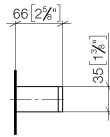

**Bath grip - Chrome**

SERIES SPECIFIC

83 030 780 Product version from 4/1/2025

- gauge 185 mm
- width 300mm
- height 35 mm
- 65mm projection

	Chrome	83 030 780-00
	Brushed Platinum	83 030 780-06
	Platinum	83 030 780-08
	Dark Chrome	83 030 780-19
	Brushed Light Gold (PVD)	83 030 780-27
	Brushed Durabrass (23kt Gold)	83 030 780-28
	Brushed Gold (PVD)	83 030 780-37
	Brushed Dark Brass (PVD)	83 030 780-39
	Brushed Bronze (PVD)	83 030 780-42
	Brushed Dark Bronze (PVD)	83 030 780-43
	Brushed Champagne (22kt Gold)	83 030 780-46
	Champagne (22kt Gold)	83 030 780-47
	Brushed Dark Platinum	83 030 780-99

83 030 780 Product version from 4/1/2025

mm [inches]

83 030 780 Product version from 4/1/2025

Parts for other finishes can be found here: Brushed Platinum

### Spare parts list

No.	Item Number	Name	Quantity used	Delivery time
1	05 17 20 717 00 90	Attachment set 35 x 65 x 7 mm -	2.00	14
2	90 31 11 004 00 90	grub screw with hexagon socket M5 x 8 mm -	2.00	14