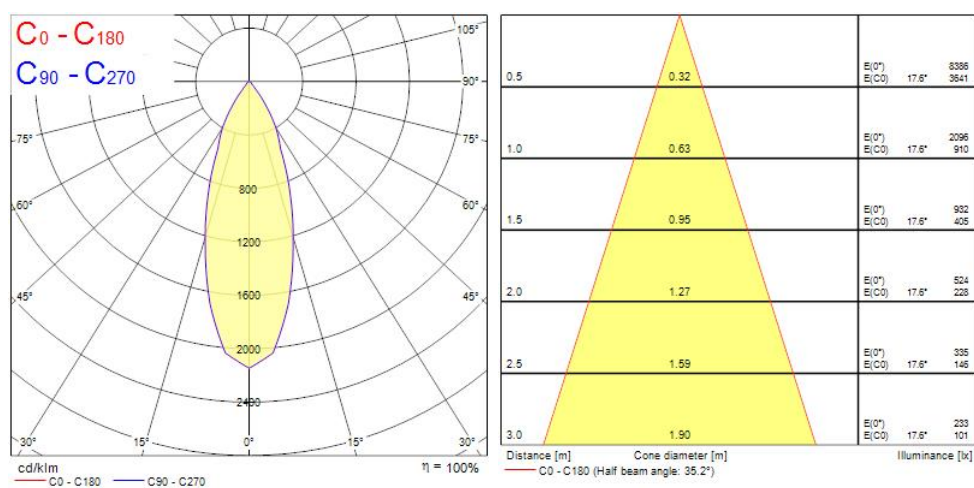

Concord

MYRIAD DECO IP65 FLOOD 4000K DALI BLACK WBEZ 2058901

Minimum dimming level (%)	1
Housing colour	Black
IP rating	IP65/20
IK rating	IK02
Product EAN number	5025768589012
Warranty	5 years
Dimming method	DALI

Photometry