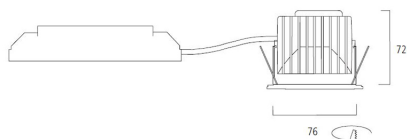

Photometry

Concord

MYRIAD DECO IP65 FLOOD 4000K DALI BLACK WBEZ 2058901

Technical drawings

Dimensions (mm)

Data table

GENERAL DATA

Product name	MYRIAD DECO IP65 FLOOD 4000K DALI BLACK WBEZ
Technology	LED
Cap/Base	N/A
Housing	Aluminium
Mount	Ceiling recessed mounting
Environment	Interior
General application	Hospitality, Office, Residential & Consumer, Retail
Performance ambient temperature Tq (°C)	25
ETIM Class	EC001744
Warranty	5 years