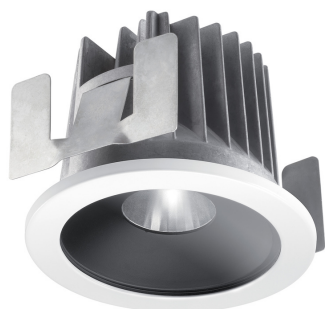

Concord

MYRIAD DECO IP65 FLOOD 4000K DALI BLACK WBEZ 2058901

Features

- MYRD IP FL 4K DALI BLK WBEZ

Product Overview

Product name	MYRIAD DECO IP65 FLOOD 4000K DALI BLACK WBEZ
Technology	LED
Cap/Base	N/A
Housing	Aluminium
Mount	Ceiling recessed mounting
Environment	Interior
General application	Hospitality, Office, Residential & Consumer, Retail
ETIM Class	EC001744
Fixture luminous flux (lm)	977
Luminaire efficacy (lm/W)	98
LOR (%)	100
Correlated colour temperature (k)	4000
Light colour	Neutral White
CRI (Ra)	90
Colour Variation Initial (SDCM)	3
Beam Angle (°)	46
Photobiological Risk Group	RG1
Total power consumption (W)	10
Electrical protection	Class II
Control gear type	Electronic ballast

Concord

MYRIAD DECO IP65 FLOOD 4000K DALI BLACK WBEZ 2058901

Minimum dimming level (%)	1
Housing colour	Black
IP rating	IP65/20
IK rating	IK02
Product EAN number	5025768589012
Warranty	5 years
Dimming method	DALI

Photometry

Concord

MYRIAD DECO IP65 FLOOD 4000K DALI BLACK WBEZ 2058901

Technical drawings

Dimensions (mm)

Data table

GENERAL DATA

Product name	MYRIAD DECO IP65 FLOOD 4000K DALI BLACK WBEZ
Technology	LED
Cap/Base	N/A
Housing	Aluminium
Mount	Ceiling recessed mounting
Environment	Interior
General application	Hospitality, Office, Residential & Consumer, Retail
Performance ambient temperature Tq (°C)	25
ETIM Class	EC001744
Warranty	5 years

OPTICAL DATA

Fixture luminous flux (lm)	977
Luminaire efficacy (lm/W)	98

Concord

MYRIAD DECO IP65 FLOOD 4000K DALI BLACK WBEZ 2058901

LOR (%)	100
Correlated colour temperature (k)	4000
Light colour	Neutral White
CRI (Ra)	90
Colour Variation Initial (SDCM)	3
Adjustable chromaticity	N
Beam Angle (°)	46
Photobiological Risk Group	RG1