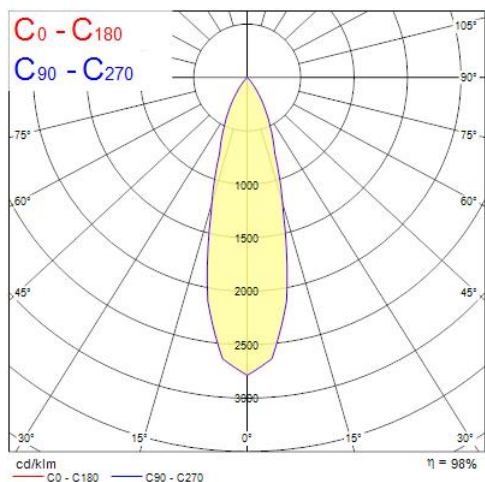

Concord

MYRIAD DECO HOUSING SPOT 3000K PHDM WHITE REF 2057985

Features

- The Myriad Housing 3000K Spot accent downlight is a high efficient 10W recessed spotlight, luminous flux: 1119lm, luminaire efficacy 112lm/W. Colour rendering index Ra>80, Colour temperature 3000K, Beam angle 28°, Protection rating IP20, Cut out dimensions: 76mm.

Product Overview

Product name	MYRIAD DECO HOUSING SPOT 3000K PHDM WHITE REF
Technology	LED
Cap/Base	N/A
Housing	Aluminium
Mount	Ceiling recessed mounting
Environment	Interior
General application	Museums & Galleries, Office, Retail, Residential & Consumer
ETIM Class	EC001744
Fixture luminous flux (lm)	1119
Luminaire efficacy (lm/W)	112
LOR (%)	100
Correlated colour temperature (k)	3000
Light colour	Warm White
CRI (Ra)	90
Colour Variation Initial (SDCM)	3
Beam Angle (°)	28
Photobiological Risk Group	RG1
Total power consumption (W)	10
Electrical protection	Class II

Photometry

Distance [m]	Cone diameter [m]	E(0°) E(C0)	14.4°	Illuminance [lx]
0.5	0.26	E(0°) E(C0)	14.4°	12470 5695
1.0	0.51	E(0°) E(C0)	14.4°	3118 1424
1.5	0.77	E(0°) E(C0)	14.4°	1395 633
2.0	1.03	E(0°) E(C0)	14.4°	779 355
2.5	1.28	E(0°) E(C0)	14.4°	499 228
3.0	1.54	E(0°) E(C0)	14.4°	345 155

Distance [m] Cone diameter [m] Illuminance [lx]

— C₀ - C₁₈₀ (Half beam angle: 28.8°)

Technical drawings

Dimensions (mm)

Data table

GENERAL DATA

Product name	MYRIAD DECO HOUSING SPOT 3000K PHDM WHITE REF
Technology	LED
Cap/Base	N/A
Housing	Aluminium
Mount	Ceiling recessed mounting
Environment	Interior
General application	Museums & Galleries, Office, Retail, Residential & Consumer
Performance ambient temperature Tq (°C)	25
ETIM Class	EC001744
Warranty	5 years