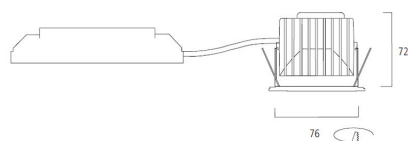

Photometry

Distance [m]	Cone diameter [m]	E(0°) E(C0)	14.4°	Illuminance [lx]
0.5	0.26	E(0°) E(C0)	14.4°	12470 5695
1.0	0.51	E(0°) E(C0)	14.4°	3118 1424
1.5	0.77	E(0°) E(C0)	14.4°	1395 633
2.0	1.03	E(0°) E(C0)	14.4°	779 355
2.5	1.28	E(0°) E(C0)	14.4°	499 228
3.0	1.54	E(0°) E(C0)	14.4°	345 155

Distance [m] Cone diameter [m] Illuminance [lx]

— C₀ - C₁₈₀ (Half beam angle: 28.8°)

Technical drawings

Dimensions (mm)

Data table

GENERAL DATA

Product name	MYRIAD DECO HOUSING SPOT 3000K PHDM WHITE REF
Technology	LED
Cap/Base	N/A
Housing	Aluminium
Mount	Ceiling recessed mounting
Environment	Interior
General application	Museums & Galleries, Office, Retail, Residential & Consumer
Performance ambient temperature Tq (°C)	25
ETIM Class	EC001744
Warranty	5 years

Packaging outer length / height (cm)	17.5
--------------------------------------	------

Packaging outer width (cm)	15.0
----------------------------	------

Packaging outer depth (cm)	17.5
----------------------------	------