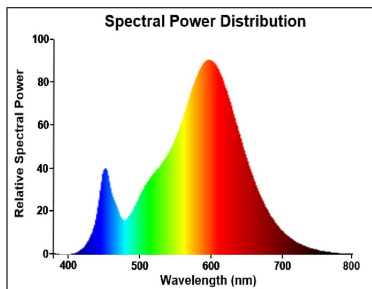

ToLEDo Stick

ToLEDo Stick V4 810LM 827 E27 SL

0029561

Packaging single length / height (cm)	5.0
Packaging single width (cm)	5.0
Packaging single depth (cm)	12.3
DUN14 (outer)	15410288295616
Units per outer package	6
Packaging outer length / height (cm)	15.4
Packaging outer width (cm)	10.3
Packaging outer depth (cm)	13.7

Safety data

Optimal operating condition (°C)	-20-40
Breakage cleaning instructions	Not applicable
Special purpose lamp	No
Dry applications use only	Yes
Suitable for household illumination	Yes
Safety message	Not Suitable for totally enclosed fixtures

PHOTOMETRY