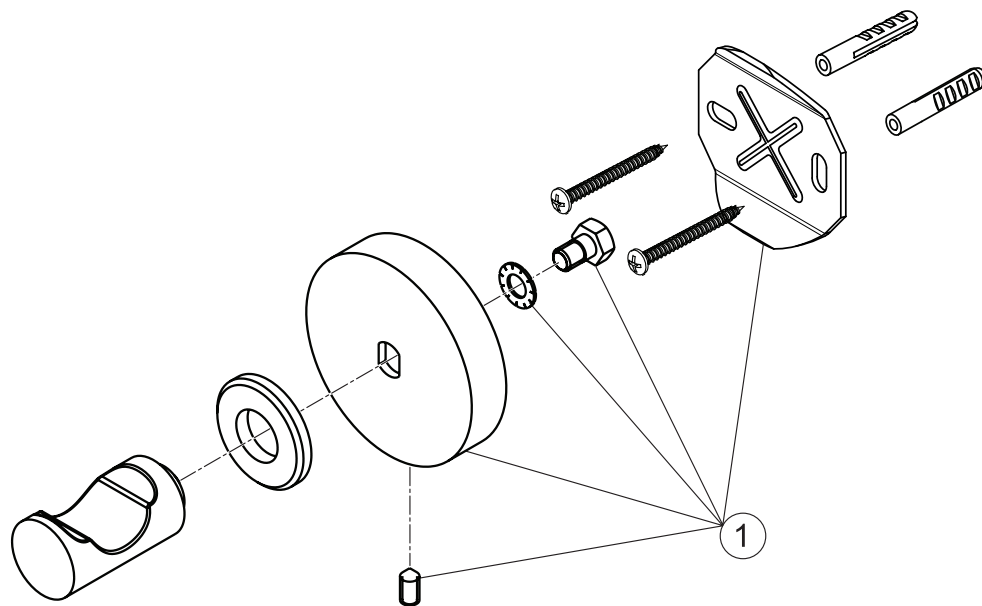

Ideal Standard

IOM

A 9115 **

1115 / MTAc A9115

Position

1 = A 963 259 **

Ideal Standard International NV
Corporate Village - Gent Building
Da Vincilaan 2
1935 Zaventem
Belgium
www.idealstandardinternational.com