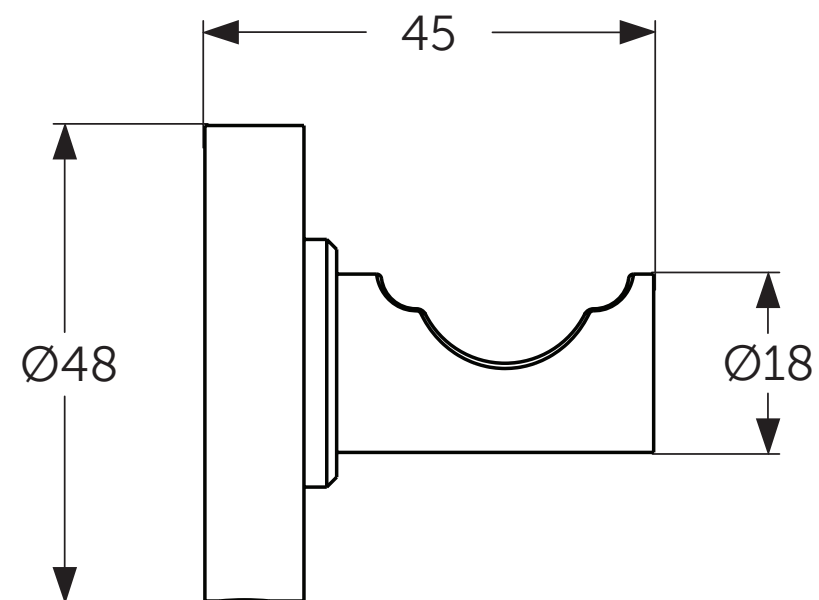

Ideal Standard

IOM

A 9115 **

1115 / MTAc A9115

Position

1 = A 963 259 **

Ideal Standard International NV
Corporate Village - Gent Building
Da Vincilaan 2
1935 Zaventem
Belgium
www.idealstandardinternational.com