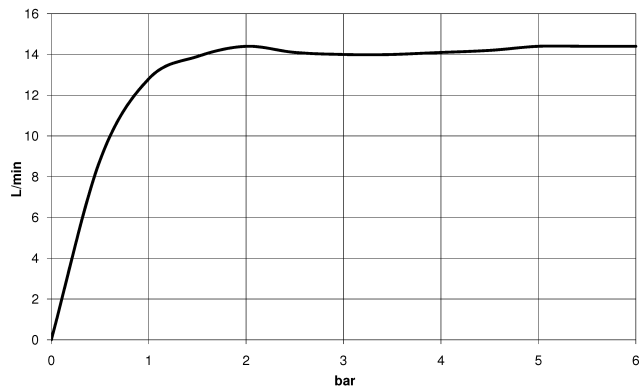

28 669 970 Product version from 3/13/2017

- rain shower Ø 220 mm
- Rain shower material: metal
- PURE RAIN, max. flow rate 14 l/min (at 3 bar)
- Function from: 7 l/min
- quick clearing
- with anti-scale system

**Technical data:**

- rosette Ø 60 mm optional
- 1/2" connection

**Notes:**

Recommended miscellaneous

**Concealed wall elbow -** 35 085 970 90

- min. recess depth 90 mm
- max. recess depth 163 mm

28 669 970 Product version from 3/13/2017

mm [inches]

Flow rate chart

Codes & Standards

DIN 4109

EN 1112

ISO 3822

Scottish Water  
Byelaws

UK Water Supply  
Regulations