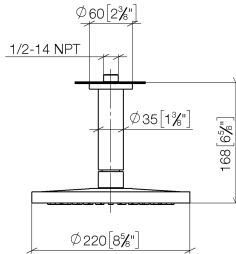

28 669 970 Product version from 3/13/2017

- rain shower Ø 220 mm
- Rain shower material: metal
- PURE RAIN, max. flow rate 14 l/min (at 3 bar)
- Function from: 7 l/min
- quick clearing
- with anti-scale system

**Technical data:**

- rosette Ø 60 mm optional
- 1/2" connection

**Notes:**

Recommended miscellaneous

**Concealed wall elbow -** 35 085 970 90

- min. recess depth 90 mm
- max. recess depth 163 mm

28 669 970 Product version from 3/13/2017

mm [inches]

Flow rate chart

Codes & Standards

DIN 4109

EN 1112

ISO 3822

Scottish Water  
Byelaws

UK Water Supply  
Regulations

### Certificates and sustainability

LGA\_38

DVGW\_DW-  
6517DN0

WRAS\_2212

Spare parts list

No.	Item Number	Name	Quantity used	Delivery time
2	09 14 10 141 90	O-Ring NBR 70 34,59 x 2,62 mm -	1.00	14
3	09 11 03 080-08	Connection Ø 35 x 135 mm - Platinum	1.00	54
4	09 23 01 075 90	Sieve seal Ø 18 x 3,5 mm -	1.00	14
6	90 30 09 069 00 90	Spanner -	1.00	14
5	04 12 05 092 00-08	Rainshower round Ø 220 mm - Platinum	1.00	54
1	09 27 22 040-08	Rosette Ø 60 x Ø 35 x 9 mm - Platinum	1.00	-