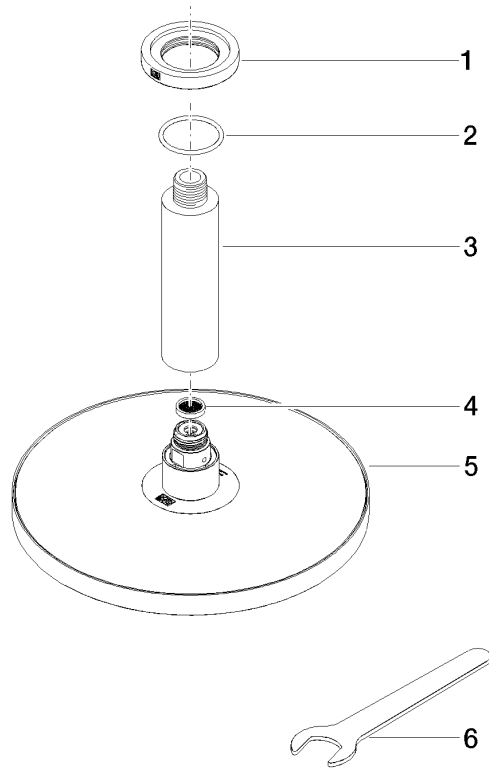

28 669 970 Product version from 3/13/2017

- rain shower Ø 220 mm
- Rain shower material: metal
- PURE RAIN, max. flow rate 14 l/min (at 3 bar)
- Function from: 7 l/min
- quick clearing
- with anti-scale system

**Technical data:**

- rosette Ø 60 mm optional
- 1/2" connection

**Notes:**

Recommended miscellaneous

**Concealed wall elbow -** 35 085 970 90

- min. recess depth 90 mm
- max. recess depth 163 mm

28 669 970 Product version from 3/13/2017

## Rainshower with ceiling fixing 220 mm - Platinum

SERIES SPECIFIC

28 669 970 Product version from 3/13/2017

### Certificates and sustainability

LGA\_38

DVGW\_DW-  
6517DN0

WRAS\_2212

Spare parts list

No.	Item Number	Name	Quantity used	Delivery time
2	09 14 10 141 90	O-Ring NBR 70 34,59 x 2,62 mm -	1.00	14
3	09 11 03 080-08	Connection Ø 35 x 135 mm - Platinum	1.00	54
4	09 23 01 075 90	Sieve seal Ø 18 x 3,5 mm -	1.00	14
6	90 30 09 069 00 90	Spanner -	1.00	14
5	04 12 05 092 00-08	Rainshower round Ø 220 mm - Platinum	1.00	54
1	09 27 22 040-08	Rosette Ø 60 x Ø 35 x 9 mm - Platinum	1.00	-