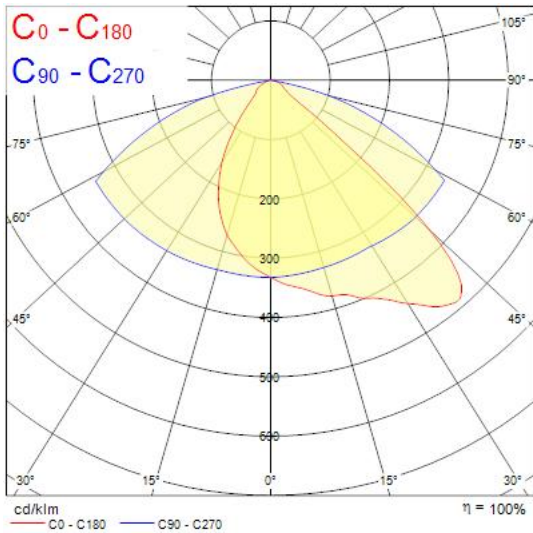

Sylveo LED 8000LM RASYM 4K 0049108

Electrical protection	Class I
Control gear type	LED driver constant current
Dimmable	No
LED Flickering Rate	Ultra low (5% or less)
Housing colour	RAL9006
IP rating	IP66
IK rating	IK08
Product EAN number	5410288491080
Warranty	5 years
Dimming method	N/A

Photometry