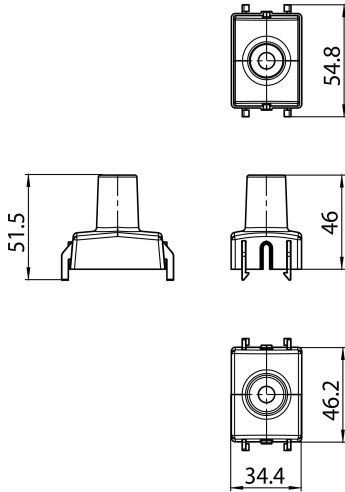

ONETRACK PLASTIC COVER FOR CLAMP BLACK S-9000/5-B 9200811

Features

- OneTrack accessory, plastic cover for clamp. Black.

Product Overview

Product name	ONETRACK PLASTIC COVER FOR CLAMP BLACK S-9000/5-B
Technology	Accessory
General application	Museums & Galleries, Office
ETIM Class	EC000101
Housing colour	Black
Warranty	5 years

ONETRACK PLASTIC COVER FOR CLAMP BLACK S-9000/5-B 9200811

Technical drawings

Data table

GENERAL DATA

Product name	ONETRACK PLASTIC COVER FOR CLAMP BLACK S-9000/5-B
Technology	Accessory
General application	Museums & Galleries, Office
ETIM Class	EC000101
Warranty	5 years

ELECTRICAL DATA

Control gear required	No
-----------------------	----

ONETRACK PLASTIC COVER FOR CLAMP BLACK S-9000/5-B 9200811

PHYSICAL DATA

Housing colour	Black
Nominal Product Length (mm)	54.8
Nominal Product Width (mm)	34.4
Nominal Product Height (mm)	51.5
Weight (kg)	0.006

PACKAGING

Single packaging type	Plastic
Packaging single length / height (cm)	3.9
Packaging single width (cm)	3.0
Packaging single depth (cm)	2.53
Units per outer package	4
Packaging outer length / height (cm)	3.9
Packaging outer width (cm)	3.0
Packaging outer depth (cm)	2.53