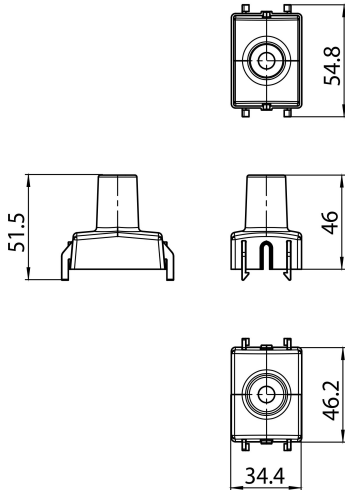

ONETRACK PLASTIC COVER FOR CLAMP WHITE S-9000/5-W 9200810

Features

- OneTrack accessory, plastic cover for clamp. White.

Product Overview

Product name	ONETRACK PLASTIC COVER FOR CLAMP WHITE S-9000/5-W
Technology	Accessory
General application	Museums & Galleries, Office
ETIM Class	EC000101
Housing colour	White
Warranty	5 years

ONETRACK PLASTIC COVER FOR CLAMP WHITE S-9000/5-W 9200810

Technical drawings

Data table

GENERAL DATA

Product name	ONETRACK PLASTIC COVER FOR CLAMP WHITE S-9000/5-W
Technology	Accessory
General application	Museums & Galleries, Office
ETIM Class	EC000101
Warranty	5 years

ELECTRICAL DATA

Control gear required	No
-----------------------	----

ONETRACK PLASTIC COVER FOR CLAMP WHITE S-9000/5-W 9200810

PHYSICAL DATA

Housing colour	White
Nominal Product Length (mm)	54.8
Nominal Product Width (mm)	34.4
Nominal Product Height (mm)	51.5
Weight (kg)	0.006

PACKAGING

Single packaging type	Plastic
Packaging single length / height (cm)	3.9
Packaging single width (cm)	3.0
Packaging single depth (cm)	2.53
Units per outer package	4
Packaging outer length / height (cm)	3.9
Packaging outer width (cm)	3.0
Packaging outer depth (cm)	2.53