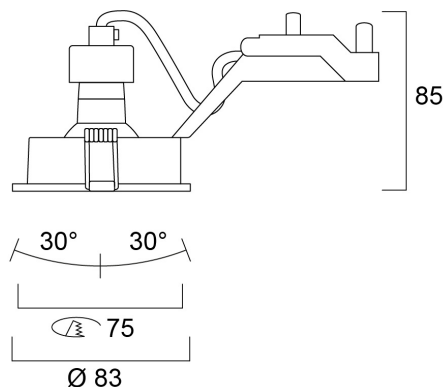

Features

- 75mm cut out. 2 x 30° Tilt. Round bezel.

Product Overview

Product name	INSET TREND 75 SW ES50 WH EX-LMP
Technology	LED/Halogen
Cap/Base	GU10
Housing	Aluminium
Mount	Ceiling recessed mounting
Light source included	Fixture without Lightsource
Environment	Indoor
E-number SE	7463875
LOR (%)	Dependent on lamp
Light colour	N/A
Electrical protection	Class II
Housing colour	White
IP rating	IP23/20
IK rating	IK02
Product EAN number	8711971835004
Warranty	3 years

INSET TREND 75 SW ES50 WH EX-LMP 3083500

Technical drawings

Data table

GENERAL DATA

Product name	INSET TREND 75 SW ES50 WH EX-LMP
Technology	LED/Halogen
Cap/Base	GU10
Housing	Aluminium
Mount	Ceiling recessed mounting
Environment	Indoor
E-number SE	7463875
Warranty	3 years

OPTICAL DATA

LOR (%)	Dependent on lamp
Light colour	N/A
Adjustable chromaticity	N

ELECTRICAL DATA

INSET TREND 75 SW ES50 WH EX-LMP 3083500

Light source included	Fixture without Lightsource
Primary Supply/Product voltage - min (V)	220
Electrical protection	Class II
Control gear required	No
Nominal Frequency (Hz)	50/60Hz

PHYSICAL DATA

Housing colour	White
IP rating	IP23/20
IK rating	IK02
Nominal Product Length (mm)	83
Nominal Product Width (mm)	83
Weight (kg)	0.25
Recessed Depth (mm)	100

PACKAGING

Single packaging type	Carton
Product EAN number	8711971835004
Packaging single width (cm)	11.0
Packaging single depth (cm)	7.0
DUN14 (outer)	18711971835001
Packaging outer length / height (cm)	14.0