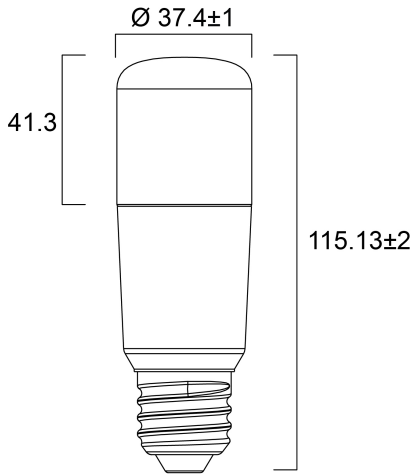

Product Overview

Product name	ToLEDo Stick V4 500LM 840 E27 SL
Technology	LED
Watt (Rated) (W)	5.0
Cap/Base	E27
Fixture rating	Open
E-number FI	4740965
Colour temperature (K)	4000
CRI (Ra)	80
Colour Variation Initial (SDCM)	6
Photobiological Risk Group	RG0
Wattage (W)	5.0
Product EAN number	5410288295596
Warranty	3 years

Technical drawings

Data table

GENERAL DATA

Product name	ToLEDo Stick V4 500LM 840 E27 SL
Technology	LED
Watt (Rated) (W)	5.0
Cap/Base	E27
Fixture rating	Open
Operating temperature range (°C)	-20°C...+40°C
Performance ambient temperature Tq (°C)	25
E-number FI	4740965
Warranty	3 years

OPTICAL DATA

ToLEDo Stick V4 500LM 840 E27 SL 0029559

Luminous flux (Rated) (lm)	500
Colour temperature (K)	4000
CRI (Ra)	80
Colour Variation Initial (SDCM)	6
Photobiological Risk Group	RG0
Lumen maintenance at end of nominal life (%)	70

LIFETIME DATA

Lifespan L70 B50	15000
Average life (Rated) (h)	15000

PHYSICAL DATA

Nominal Product Diameter (mm)	37
Weight (kg)	0.034

PACKAGING

Single packaging type	Carton
Product EAN number	5410288295596
Packaging single width (cm)	5.0
Packaging single depth (cm)	12.3
DUN14 (outer)	15410288295593
Packaging outer length / height (cm)	15.4