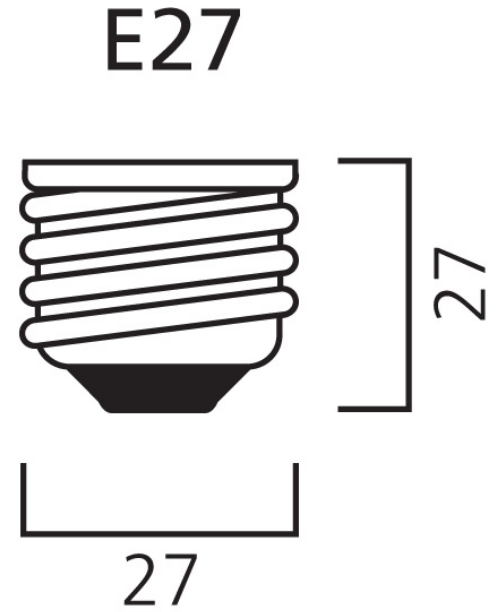

Product Overview

Product name	ToLEDo Stick V4 500LM 840 E27 SL
Technology	LED
Watt (Rated) (W)	5.0
Cap/Base	E27
Fixture rating	Open
E-number FI	4740965
Colour temperature (K)	4000
CRI (Ra)	80
Colour Variation Initial (SDCM)	6
Photobiological Risk Group	RG0
Wattage (W)	5.0
Product EAN number	5410288295596
Warranty	3 years

Technical drawings

Data table

GENERAL DATA

Product name	ToLEDo Stick V4 500LM 840 E27 SL
Technology	LED
Watt (Rated) (W)	5.0
Cap/Base	E27
Fixture rating	Open
Operating temperature range (°C)	-20°C...+40°C
Performance ambient temperature Tq (°C)	25
E-number FI	4740965
Warranty	3 years

OPTICAL DATA

ToLEDo Stick V4 500LM 840 E27 SL 0029559

Luminous flux (Rated) (lm)	500
Colour temperature (K)	4000
CRI (Ra)	80
Colour Variation Initial (SDCM)	6
Photobiological Risk Group	RG0
Lumen maintenance at end of nominal life (%)	70