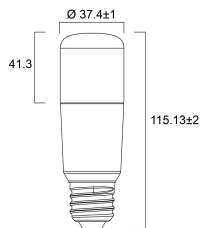

Lifetime data

Lifespan L70 B50	15000
Average life (Nominal) (h)	15000
Average life (Rated) (h)	15000

Physical data

Nominal Product Height (mm)	115
Nominal Product Diameter (mm)	37
Weight (kg)	0.034

Packaging

Single packaging type	Carton
Product EAN number	5410288295596
Packaging single length / height (cm)	5.0
Packaging single width (cm)	5.0
Packaging single depth (cm)	12.3

ToLEDo Stick

ToLEDo Stick V4 500LM 840 E27 SL

0029559

DUN14 (outer)	15410288295593
Units per outer package	6
Packaging outer length / height (cm)	15.4
Packaging outer width (cm)	10.3
Packaging outer depth (cm)	13.7

Safety data

Optimal operating condition (°C)	-20-40
Breakage cleaning instructions	Not applicable
Special purpose lamp	No
Dry applications use only	Yes
Suitable for household illumination	Yes
Safety message	Not Suitable for totally enclosed fixtures

PHOTOMETRY

TECHNICAL DRAWINGS

SYLVANIA

ToLEDo Stick

ToLEDo Stick V4 500LM 840 E27 SL

0029559

SYLVANIA

0029559