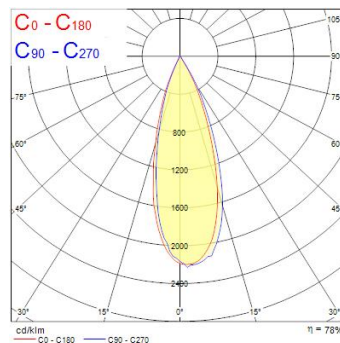

Photometrics