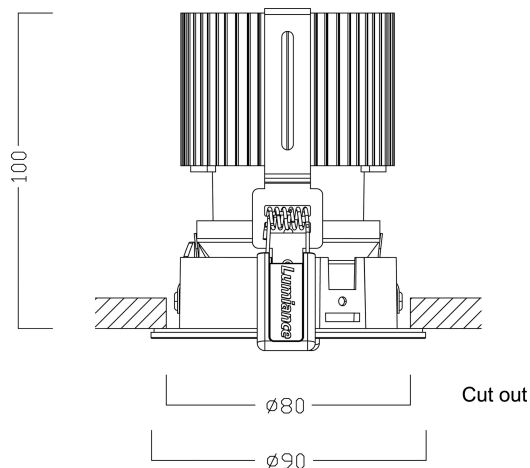

# STELLO COMFORT LED FIX WW + DB

Item No: 3079361

**SYLVANIA**

Fixed accent LED downlight, with deepened LED position for low glare and comfortable light. Wide range of tool less replaceable reflectors, complete with leading / trailing edge driver and Loop in Loop out connector, black aluminium heatsink and white front bezel, with sandblasted aluminium reflector, 884LM, 13W, 68lm/W, 3000K Driver current: 250mA, CRI80, 40° beam angle, leading / trailing edge dimmable, IP44, IK02, 35,000 hrs (L70), (WxD) 90x100mm,

### Dimensions (mm)

STELLO COMFORT LED FIXED

## Physical data

Housing colour	White
IP rating	IP44/20
IK rating	IK02
Diffuser finish	Transparent
Diffuser material	Glass
Reflector finish	Matt
Nominal Product Height (mm)	110
Nominal Product Diameter (mm)	90
Weight (kg)	0.509
Recessed Depth (mm)	110

## Packaging

Product EAN number	8711971793618
Packaging single length / height (cm)	12.8
Packaging single width (cm)	15.7
Packaging single depth (cm)	10.0
DUN14 (inner)	18711971793615
Units per outer package	12
Packaging outer length / height (cm)	49.1
Packaging outer width (cm)	28.1
Packaging outer depth (cm)	22.6