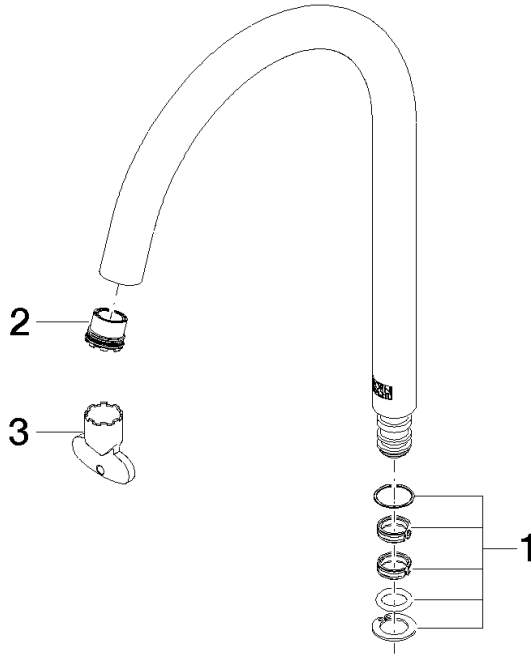

Spout 168 mm, 4,54 l/min. - Champagne (22kt Gold)

SPARE PARTS

90 28 22 309 01 Product version from 4/1/2025 to 10/27/2020

	Champagne (22kt Gold)	90 28 22 309 01-47
	Chrome	90 28 22 309 01-00
	Brushed Platinum	90 28 22 309 01-06
	Platinum	90 28 22 309 01-08
	Dark Chrome	90 28 22 309 01-19
	Brushed Light Gold (PVD)	90 28 22 309 01-27
	Brushed Durabronze (23kt Gold)	90 28 22 309 01-28
	Brushed Dark Brass (PVD)	90 28 22 309 01-39
	Brushed Champagne (22kt Gold)	90 28 22 309 01-46
	Brushed Dark Platinum	90 28 22 309 01-99

Spout 168 mm, 4,54 l/min. - Champagne (22kt Gold)

SPARE PARTS

90 28 22 309 01 Product version from 4/1/2025 to 10/27/2020

Spout 168 mm, 4,54 l/min. - Champagne (22kt Gold)

SPARE PARTS

90 28 22 309 01 Product version from 4/1/2025 to 10/27/2020

90 28 22 309 01 Product version from 4/1/2025 to 10/27/2020

Parts for other finishes can be found here: [Chrome](#)

Spare parts list

No.	Item Number	Name	Quantity used	Delivery time
3	90 30 09 028 00 90	Spanner -	1.00	14
2	09 29 03 117 90	Aerator insert M16,5x1 4,5 l/min. -	1.00	14
1	90 28 10 168 00 90	Seal set for bath deck mounting Spout Ø 22 x 50 mm -	1.00	14