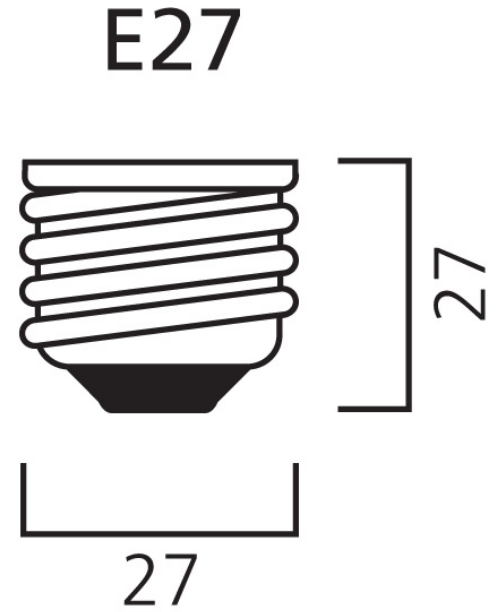

Technical drawings

Data table

GENERAL DATA

Product name	ToLEDo Stick V4 470LM 827 E27 SL
Technology	LED
Watt (Rated) (W)	5.0
Cap/Base	E27
Fixture rating	Open
Operating temperature range (°C)	-20°C...+40°C
Performance ambient temperature T_q (°C)	25
E-number FI	4740964
Warranty	3 years

OPTICAL DATA