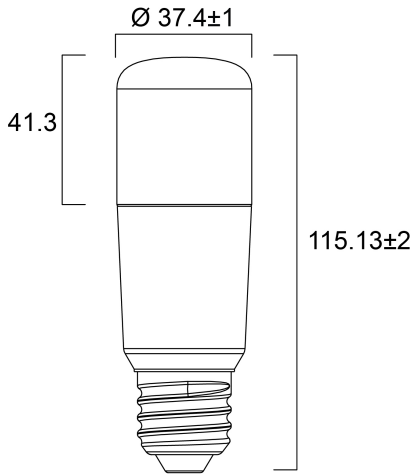

Technical drawings

Data table

GENERAL DATA

Product name	ToLEDo Stick V4 470LM 827 E27 SL
Technology	LED
Watt (Rated) (W)	5.0
Cap/Base	E27
Fixture rating	Open
Operating temperature range (°C)	-20°C...+40°C
Performance ambient temperature T_q (°C)	25
E-number FI	4740964
Warranty	3 years

OPTICAL DATA