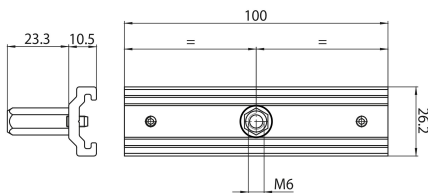

ONETRACK M6 MEDIUM PEN BRACKET BLK S-9000/322-M6-B 9200807

Features

- OneTrack accessory, medium bracket with M6 gripper for suspensions, in aluminum. Black.

Product Overview

| | |
|---------------------|--|
| Product name | ONETRACK M6 MEDIUM PEN BRACKET BLK S-9000/322-M6-B |
| Technology | Accessory |
| General application | Museums & Galleries, Office |
| ETIM Class | EC000101 |
| Housing colour | Black |
| Warranty | 5 years |

Technical drawings

Data table

GENERAL DATA

ONETRACK M6 MEDIUM PEN BRACKET BLK S-9000/322-M6-B 9200807

| | |
|----------------------------|--|
| Product name | ONETRACK M6 MEDIUM PEN BRACKET BLK S-9000/322-M6-B |
| Technology | Accessory |
| General application | Museums & Galleries, Office |
| ETIM Class | EC000101 |
| Warranty | 5 years |

ELECTRICAL DATA

| | |
|------------------------------|----|
| Control gear required | No |
|------------------------------|----|

PHYSICAL DATA

| | |
|------------------------------------|-------|
| Housing colour | Black |
| Nominal Product Length (mm) | 100 |
| Nominal Product Width (mm) | 26.2 |
| Nominal Product Height (mm) | 33.8 |
| Weight (kg) | 0.044 |

PACKAGING

| | |
|--|---------|
| Single packaging type | Plastic |
| Packaging single length / height (cm) | 5.0 |
| Packaging single width (cm) | 3.2 |
| Packaging single depth (cm) | 3.5 |
| Units per outer package | 1 |
| Packaging outer length / height (cm) | 5.0 |
| Packaging outer width (cm) | 3.2 |
| Packaging outer depth (cm) | 3.5 |