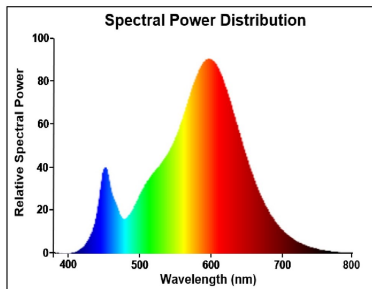

ToLEDo Stick

ToLEDo Stick V4 470LM 827 E27 SL

0029558

DUN14 (outer)	15410288295586
Units per outer package	6
Packaging outer length / height (cm)	15.4
Packaging outer width (cm)	10.3
Packaging outer depth (cm)	13.7

Safety data

Optimal operating condition (°C)	-20-40
Breakage cleaning instructions	Not applicable
Special purpose lamp	No
Dry applications use only	Yes
Suitable for household illumination	Yes
Safety message	Not Suitable for totally enclosed fixtures

PHOTOMETRY