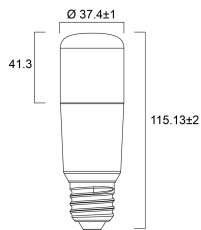

Lifetime data

Lifespan L70 B50	15000
Average life (Nominal) (h)	15000
Average life (Rated) (h)	15000

Physical data

Nominal Product Height (mm)	115
Nominal Product Diameter (mm)	37
Weight (kg)	0.034

Packaging

Single packaging type	Carton
Product EAN number	5410288295589
Packaging single length / height (cm)	5.0
Packaging single width (cm)	5.0
Packaging single depth (cm)	12.3

ToLEDo Stick

ToLEDo Stick V4 470LM 827 E27 SL

0029558

DUN14 (outer)	15410288295586
Units per outer package	6
Packaging outer length / height (cm)	15.4
Packaging outer width (cm)	10.3
Packaging outer depth (cm)	13.7

Safety data

Optimal operating condition (°C)	-20-40
Breakage cleaning instructions	Not applicable
Special purpose lamp	No
Dry applications use only	Yes
Suitable for household illumination	Yes
Safety message	Not Suitable for totally enclosed fixtures

PHOTOMETRY

TECHNICAL DRAWINGS

ToLEDo Stick

ToLEDo Stick V4 470LM 827 E27 SL
0029558

SYLVANIA

0029558

5
kWh/1000h

2019/2015