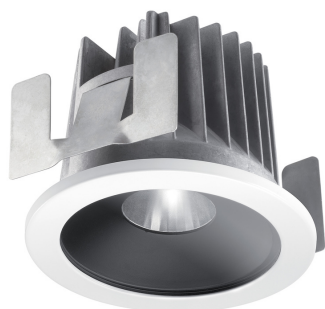

## MYRIAD DECO IP65 FLOOD 3000K PHDM BLACK WBEZ 2058896

### Features

- MYRIAD IP65 FLOOD 3000K Phase dimmable with black reflector and white bezel

### Product Overview

Product name	MYRIAD DECO IP65 FLOOD 3000K PHDM BLACK WBEZ
Technology	LED
Housing	Aluminium
Mount	Ceiling recessed mounting
Environment	Interior
Fixture luminous flux (lm)	988
Luminaire efficacy (lm/W)	99
LOR (%)	100
Colour temperature (K)	3000
Light colour	Warm White
CRI (Ra)	90
Colour Variation Initial (SDCM)	3
Photobiological Risk Group	RG1
Total power consumption (W)	10
Electrical protection	Class II
Control gear type	Electronic ballast
Housing colour	Black
IP rating	IP65/20
IK rating	IK02
Product EAN number	5025768588961