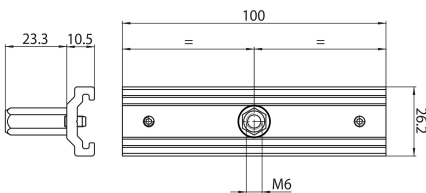

ONETRACK M6 MEDIUM PEN BRACKET WHT S-9000/322-M6-W 9200806

Features

- OneTrack accessory, medium bracket with M6 gripper for suspensions, in aluminum. White.

Product Overview

Product name	ONETRACK M6 MEDIUM PEN BRACKET WHT S-9000/322-M6-W
Technology	Accessory
General application	Museums & Galleries, Office
ETIM Class	EC000101
Housing colour	White
Warranty	5 years

Technical drawings

Data table

GENERAL DATA

ONETRACK M6 MEDIUM PEN BRACKET WHT S-9000/322-M6-W 9200806

Product name	ONETRACK M6 MEDIUM PEN BRACKET WHT S-9000/322-M6-W
Technology	Accessory
General application	Museums & Galleries, Office
ETIM Class	EC000101
Warranty	5 years

ELECTRICAL DATA

Control gear required	No
------------------------------	----

PHYSICAL DATA

Housing colour	White
Nominal Product Length (mm)	100
Nominal Product Width (mm)	26.2
Nominal Product Height (mm)	33.8
Weight (kg)	0.044

PACKAGING

Single packaging type	Plastic
Packaging single length / height (cm)	5.0
Packaging single width (cm)	3.2
Packaging single depth (cm)	3.5
Units per outer package	1
Packaging outer length / height (cm)	5.0
Packaging outer width (cm)	3.2
Packaging outer depth (cm)	3.5