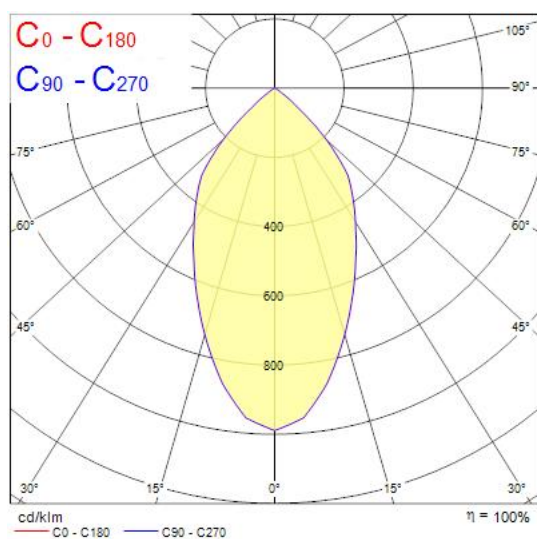

Concord

EXPOSPOT 90 TRIO HO RA90 4000K WB WHITE 2070110

Control gear mounting	Remote
Housing colour	White
IP rating	IP20
IK rating	IK02
Product EAN number	5025768701100
Warranty	5 years

Photometry