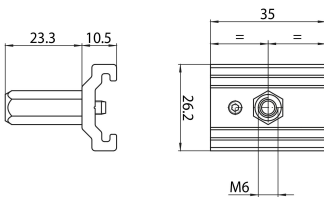

Technical drawings

Data table

GENERAL DATA