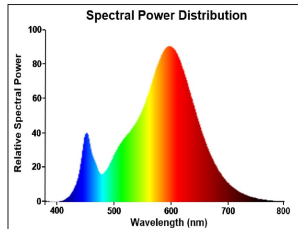

ToLEDo Retro Ball

ToLEDo RT Ball CL 470LM 827 E14 SL4
0029553