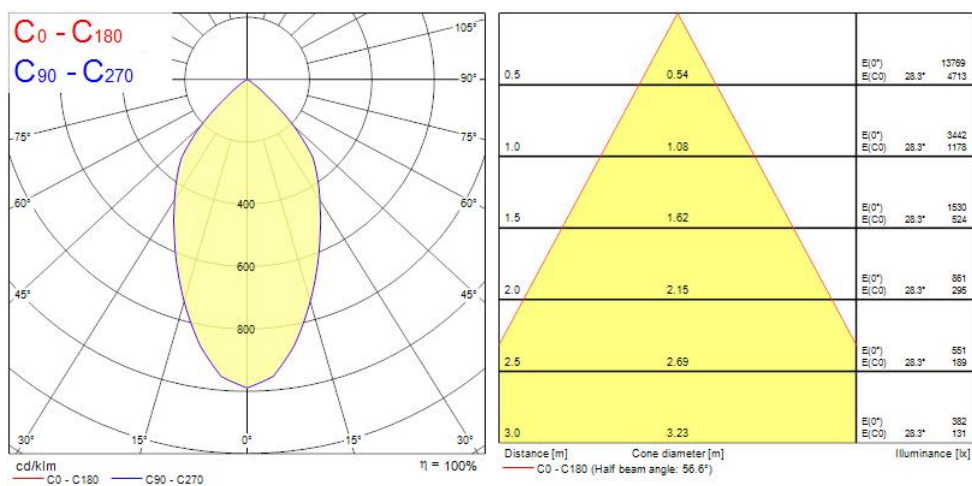

Concord

EXOSPOT 90 TRIO HO RA90 4000K WB WHITE 2070110

Control gear mounting

Remote

Housing colour

White

IP rating

IP20

IK rating

IK02

Product EAN number

5025768701100

Warranty

5 years

Photometry

Technical drawings