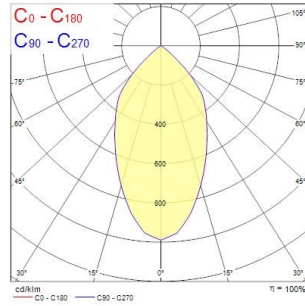

Expospot 90 cardan square

EXPOSPOT 90 TRIO HO RA90 4000K WB WHITE
2070110

TECHNICAL DRAWINGS