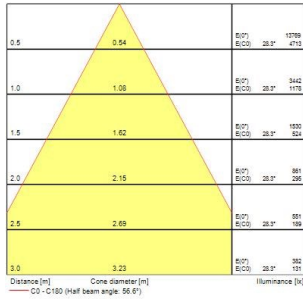

Expospot 90 cardan square

EXPOSPOT 90 TRIO HO RA90 4000K WB WHITE
2070110

TECHNICAL DRAWINGS