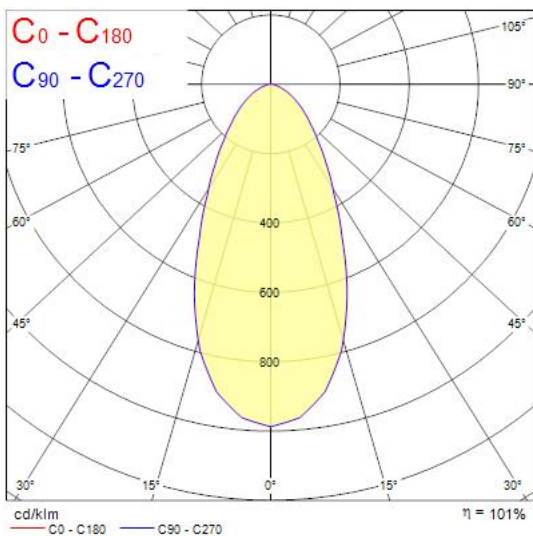

Concord

BEACON XXL MB 4K L3 WHT 2093047

Light colour	Neutral White
CRI (Ra)	93
Colour Consistency (SDCM)	3
Beam Angle (°)	50
Photobiological Risk Group	RG1
Total power consumption (W)	48
Electrical protection	Class I
Control gear type	Electronic ballast
Dimmable	No
Housing colour	White
IP rating	IP20
Product EAN number	5025768930470
Warranty	5 years
Dimming method	N/A

Photometry