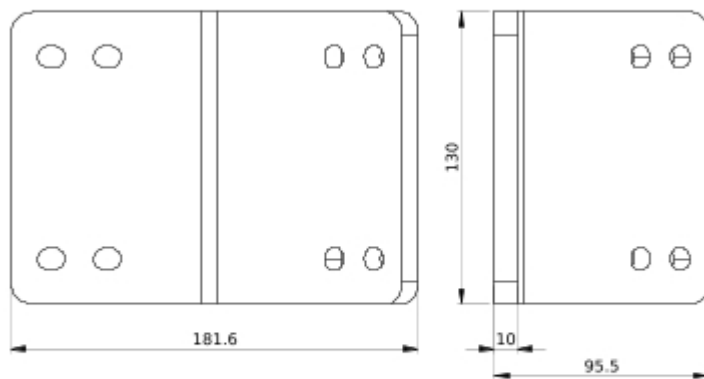

Complementair

beschrijving behuizing/ cel	Cel - breedte 650 mm
celdiepte	400 mm
le toegekende bedrijfstrom	4000 A
materiaal	Rood koper
Quantity per set	Set van 4

Verpakkingseenheid

Unit Type of Package 1	PCE
Number of Units in Package 1	1
Package 1 Height	15 cm
Package 1 Width	30 cm
Package 1 Length	40 cm
Package 1 Weight	9,467 kg
Unit Type of Package 2	P12
Number of Units in Package 2	15
Package 2 Height	43 cm
Package 2 Width	80 cm
Package 2 Length	120 cm
Package 2 Weight	161 kg

Technical Illustration

Dimensions

- All dimensions are approximate and are in
- Also see technical documentation.