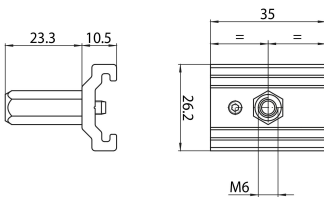

ONETRACK M6 SHORT PEND BRACKET WHT S-9000/312-M6-W 9200804

Features

- OneTrack accessory, short bracket with M6 gripper for suspensions, in aluminum. White.

Product Overview

Product name	ONETRACK M6 SHORT PEND BRACKET WHT S-9000/312-M6-W
Technology	Accessory
General application	Museums & Galleries, Office
ETIM Class	EC000101
Housing colour	White
Warranty	5 years

Technical drawings

Data table

GENERAL DATA

ONETRACK M6 SHORT PEND BRACKET WHT S-9000/312-M6-W 9200804

Product name	ONETRACK M6 SHORT PEND BRACKET WHT S-9000/312-M6-W
Technology	Accessory
General application	Museums & Galleries, Office
ETIM Class	EC000101
Warranty	5 years

ELECTRICAL DATA

Control gear required	No
------------------------------	----

PHYSICAL DATA

Housing colour	White
Nominal Product Length (mm)	35
Nominal Product Width (mm)	26.2
Nominal Product Height (mm)	33.8
Weight (kg)	0.02

PACKAGING

Single packaging type	Plastic
Packaging single length / height (cm)	3.9
Packaging single width (cm)	3.0
Packaging single depth (cm)	2.53
Units per outer package	1
Packaging outer length / height (cm)	3.9
Packaging outer width (cm)	3.0
Packaging outer depth (cm)	2.53