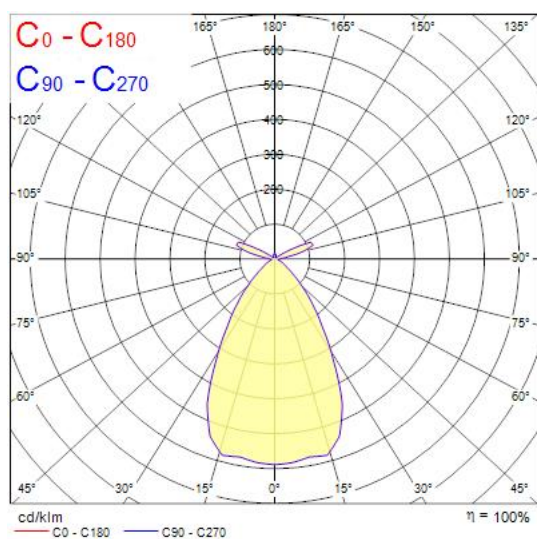

Concord

EQUINOX 165 2500 940 DALI 2059949

Housing colour	RAL 9016 - Traffic white / Bezel
IP rating	IP20
IK rating	IK02
Product EAN number	5025768599493
Warranty	5 years

Photometry