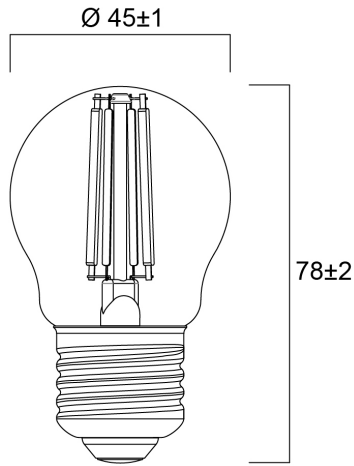

Product Overview

Product name	ToLEDo RT Ball CL 470LM 827 E27 SL4
Technology	LED
Watt (Rated) (W)	4.5
Cap/Base	E27
Fixture rating	Open
Colour temperature (K)	2700
CRI (Ra)	80
Colour Variation Initial (SDCM)	6
Photobiological Risk Group	RG1
Wattage (W)	4.5
Product EAN number	5410288295527
Warranty	2 years

Technical drawings

Data table

GENERAL DATA

Product name	ToLEDo RT Ball CL 470LM 827 E27 SL4
Technology	LED
Watt (Rated) (W)	4.5
Cap/Base	E27
Fixture rating	Open
Operating temperature range (°C)	-20°C...+40°C
Performance ambient temperature Tq (°C)	25
Warranty	2 years

LIFETIME DATA

Lifespan L70 B50	12000
Average life (Rated) (h)	15000

PHYSICAL DATA

Nominal Product Length (mm)	78
Nominal Product Diameter (mm)	45
Weight (kg)	0.18

PACKAGING

Single packaging type	Carton
Product EAN number	5410288295527
Packaging single width (cm)	19.7
Packaging single depth (cm)	5.0
DUN14 (outer)	15410288295524
Packaging outer length / height (cm)	10.5