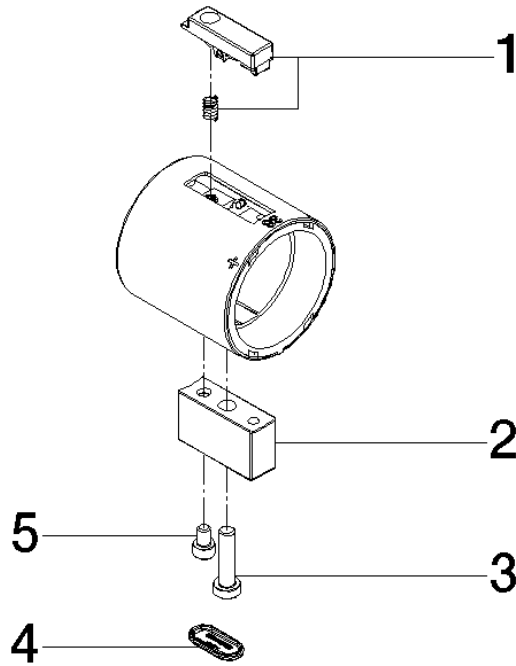

## Handle Thermostat Ø48mm - Matte Black

SPARE PARTS

90 17 33 019 00 Product version from 4/1/2025

## Handle Thermostat Ø48mm - Matte Black

SPARE PARTS

---

90 17 33 019 00 Product version from 4/1/2025

90 17 33 019 00 Product version from 4/1/2025

Parts for other finishes can be found here: [Chrome](#)

Spare parts list

No.	Item Number	Name	Quantity used	Delivery time
1	90 21 33 011 00-13	Repair kit for thermostat handle - black	1.00	14