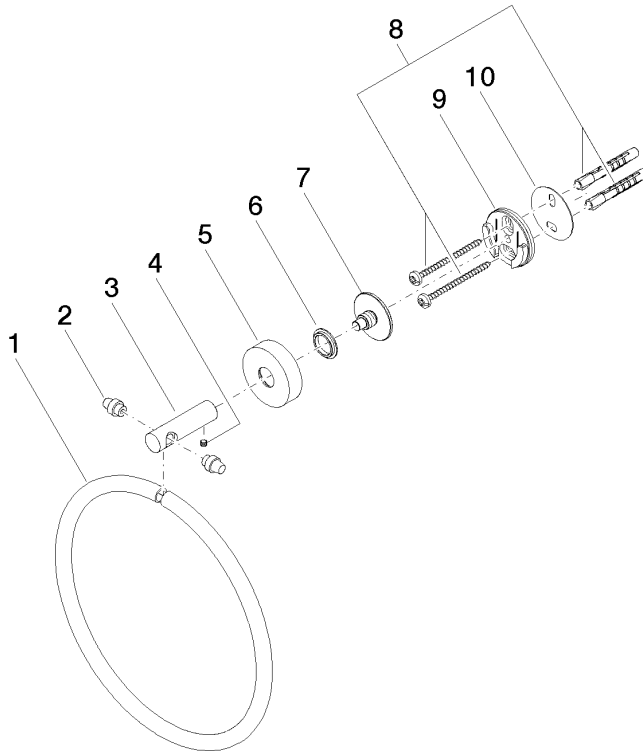

Towel ring round - Brushed Platinum

SERIES SPECIFIC

83 200 979 Product version from 7/1/2023

- width 185mm
- rosette Ø 40 mm
- 55mm projection

	Brushed Platinum	83 200 979-06
	Chrome	83 200 979-00
	Dark Chrome	83 200 979-19
	Light Gold (PVD)	83 200 979-26
	Brushed Light Gold (PVD)	83 200 979-27
	Matte Black	83 200 979-33
	Brushed Gold (PVD)	83 200 979-37
	Brushed Dark Brass (PVD)	83 200 979-39
	Brushed Bronze (PVD)	83 200 979-42
	Brushed Dark Bronze (PVD)	83 200 979-43
	Brushed Champagne (22kt Gold)	83 200 979-46
	Champagne (22kt Gold)	83 200 979-47
	Brushed Chrome	83 200 979-93
	Brushed Dark Platinum	83 200 979-99

83 200 979 Product version from 7/1/2023

mm [inches]

83 200 979 Product version from 7/1/2023

Parts for other finishes can be found here: [Chrome](#)

Spare parts list

No.	Item Number	Name	Quantity used	Delivery time
	9 08 17 97 501 07	Holder Ø 38 x 9 mm -	1.00	14
	4 90 31 11 038 00 90	Mounting Threaded pin with hexagon socket with cup point M4 x 3 mm -	1.00	14
	6 08 30 11 516 90	Ring Ø 20 x 3 mm -	1.00	14
	2 08 31 20 550 90	Plug for towel ring -	2.00	14
	7 08 17 97 560 90	Holder Ø 32 x 16 mm -	1.00	14
	10 05 30 11 519 00 90	Mounting Damper Ø 36 x 1 mm -	1.00	14
	1 08 18 80 500-06	Holder 185 x 185 x 10 mm - Brushed Platinum	1.00	20
	5 08 27 97 500-06	Rosette Ø 40,5 x 11 mm - Brushed Platinum	1.00	20
	3 08 17 97 568-06	Holder for towel ring Ø 13 x 50 mm - Brushed Platinum	1.00	20
	8 05 30 31 025 00 90	Mounting Bolt Round head 4,5 x 60 mm -	1.00	14