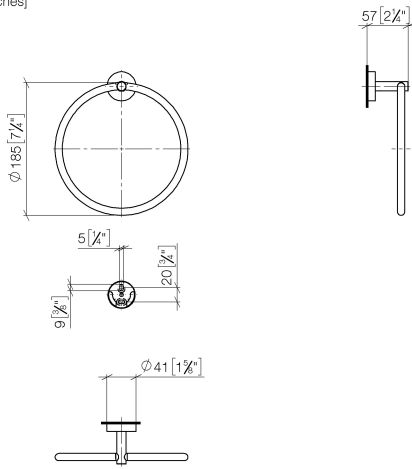

Towel ring round - Brushed Platinum

SERIES SPECIFIC

83 200 979 Product version from 7/1/2023

- width 185mm
- rosette Ø 40 mm
- 55mm projection

	Brushed Platinum	83 200 979-06
	Chrome	83 200 979-00
	Dark Chrome	83 200 979-19
	Light Gold (PVD)	83 200 979-26
	Brushed Light Gold (PVD)	83 200 979-27
	Matte Black	83 200 979-33
	Brushed Gold (PVD)	83 200 979-37
	Brushed Dark Brass (PVD)	83 200 979-39
	Brushed Bronze (PVD)	83 200 979-42
	Brushed Dark Bronze (PVD)	83 200 979-43
	Brushed Champagne (22kt Gold)	83 200 979-46
	Champagne (22kt Gold)	83 200 979-47
	Brushed Chrome	83 200 979-93
	Brushed Dark Platinum	83 200 979-99

83 200 979 Product version from 7/1/2023

mm [inches]

83 200 979 Product version from 7/1/2023

Parts for other finishes can be found here: [Chrome](#)

Spare parts list

No.	Item Number	Name	Quantity used	Delivery time
	9 08 17 97 501 07	Holder Ø 38 x 9 mm -	1.00	14
	4 90 31 11 038 00 90	Mounting Threaded pin with hexagon socket with cup point M4 x 3 mm -	1.00	14
	6 08 30 11 516 90	Ring Ø 20 x 3 mm -	1.00	14
	2 08 31 20 550 90	Plug for towel ring -	2.00	14
	7 08 17 97 560 90	Holder Ø 32 x 16 mm -	1.00	14
	10 05 30 11 519 00 90	Mounting Damper Ø 36 x 1 mm -	1.00	14
	1 08 18 80 500-06	Holder 185 x 185 x 10 mm - Brushed Platinum	1.00	20
	5 08 27 97 500-06	Rosette Ø 40,5 x 11 mm - Brushed Platinum	1.00	20
	3 08 17 97 568-06	Holder for towel ring Ø 13 x 50 mm - Brushed Platinum	1.00	20
	8 05 30 31 025 00 90	Mounting Bolt Round head 4,5 x 60 mm -	1.00	14