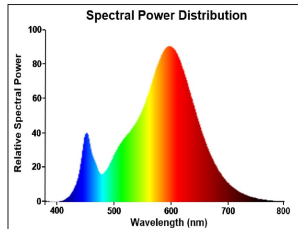

ToLEDo Retro Ball

ToLEDo RT Ball CL 470LM 827 E27 SL4
0029552