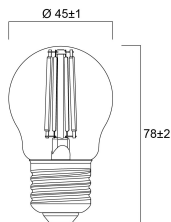

TECHNICAL DRAWINGS