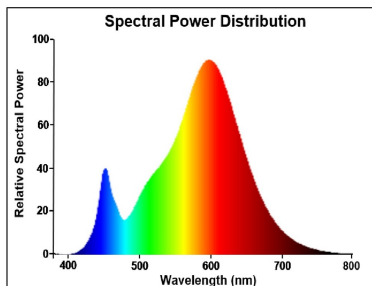

### Optical data

|  |           |
|--|-----------|
| Luminous flux (lm)                           | 470       |
| Luminous flux (Rated) (lm)                   | 470       |
| Colour temperature (K)                       | 2700      |
| Light colour                                 | Homelight |
| CRI (Ra)                                     | 80        |
| Colour Variation Initial (SDCM)              | SDCM6     |
| Photobiological Risk Group                   | RG1       |
| Lumen maintenance at end of nominal life (%) | 70        |

## PHOTOMETRY