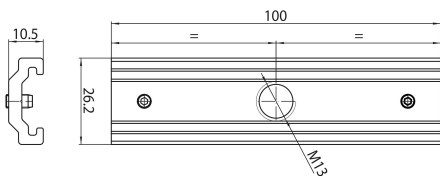

ONETRACK MEDIUM M13 BRACKET BLACK S-9000/322-M13-B 9200801

Features

- OneTrack accessory, M13 threaded medium bracket for junction, in aluminum. Black.

Product Overview

Product name	ONETRACK MEDIUM M13 BRACKET BLACK S-9000/322-M13-B
Technology	Accessory
General application	Museums & Galleries, Office
ETIM Class	EC000101
Housing colour	Black
Warranty	5 years

Technical drawings

Data table

GENERAL DATA

ONETRACK MEDIUM M13 BRACKET BLACK S-9000/322-M13-B 9200801

Product name	ONETRACK MEDIUM M13 BRACKET BLACK S-9000/322-M13-B
Technology	Accessory
General application	Museums & Galleries, Office
ETIM Class	EC000101
Warranty	5 years

ELECTRICAL DATA

Control gear required	No
------------------------------	----

PHYSICAL DATA

Housing colour	Black
Nominal Product Length (mm)	100
Nominal Product Width (mm)	26.2
Nominal Product Height (mm)	10.5
Weight (kg)	0.037

PACKAGING

Single packaging type	Plastic
Packaging single length / height (cm)	3.9
Packaging single width (cm)	3.0
Packaging single depth (cm)	2.53
Units per outer package	1
Packaging outer length / height (cm)	3.9
Packaging outer width (cm)	3.0
Packaging outer depth (cm)	2.53