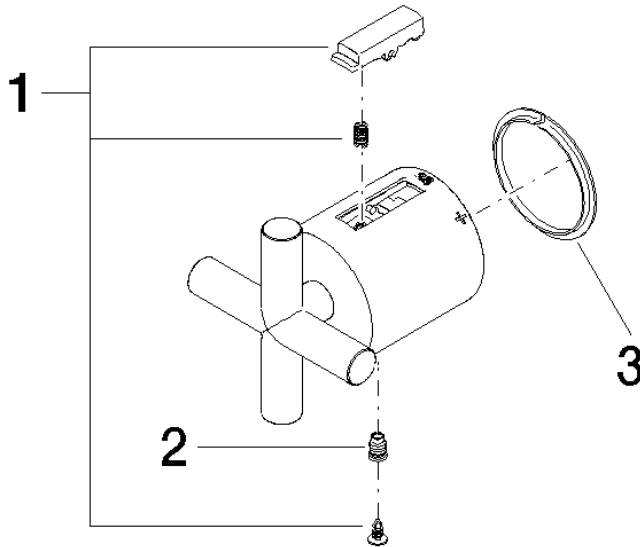

## Handle - Brushed Champagne (22kt Gold)

SPARE PARTS

---

90 17 33 022 00 Product version from 4/1/2025

90 17 33 022 00 Product version from 4/1/2025

Parts for other finishes can be found here: [Chrome](#)