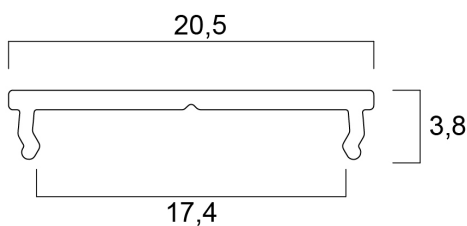

Profile HO Surface 16 (20x4) raw alu. 2m

Item No: 0022604

SYLVANIA

PRO

CE UK
CA

The simplest installation of a LED strip. This 2000mm length raw aluminium profile improves LED strip's adhesion with a very flat design (3,8mm height). It is to be used without a cover with a maximum LED strip width of 16mm. Additional accessories need to be ordered separately.

Technical Assets

Dimensions (mm)

Photometrics

Profile HO Surface 16 (20x4) raw alu. 2m

Item No: 0022604

SYLVANIA

General data

Product name	Profile HO Surface 16 (20x4) raw alu. 2m
Technology	Accessory
Accessory type	Mounting, Decorative
Housing	Aluminium
General application	Retail
ETIM Class	EC002557
Warranty	3 years

Physical data

Housing colour	Silver
Nominal Product Length (mm)	2000
Nominal Product Width (mm)	20.5
Nominal Product Height (mm)	3.8
Weight (kg)	0.13

Packaging

Product EAN number	5410288226040
Packaging single length / height (cm)	200.0
Packaging single width (cm)	1.6
Packaging single depth (cm)	2.0
DUN14 (inner)	05410288226040
Units per outer package	100
Packaging outer length / height (cm)	205.0
Packaging outer width (cm)	16.0
Packaging outer depth (cm)	16.0